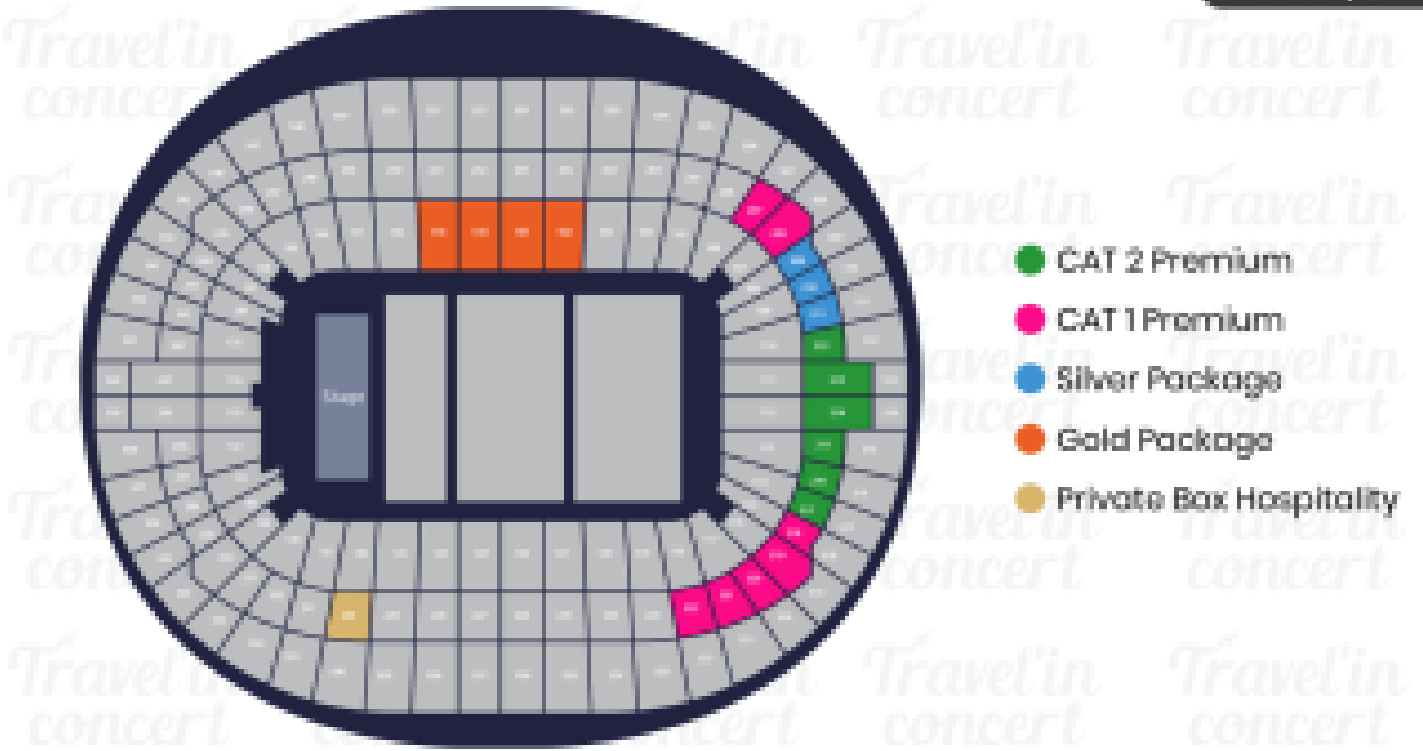

HARRY STYLES

CONCERT LONDON

Travel'in
concert

Wembley Stadium

London, UK

Zone

Premium Seat - Cat 2

€0.00/pax

\$0.00/pax

Private Box Hospitality

€0.00/pax

\$0.00/pax

Price by PAX/TICKET