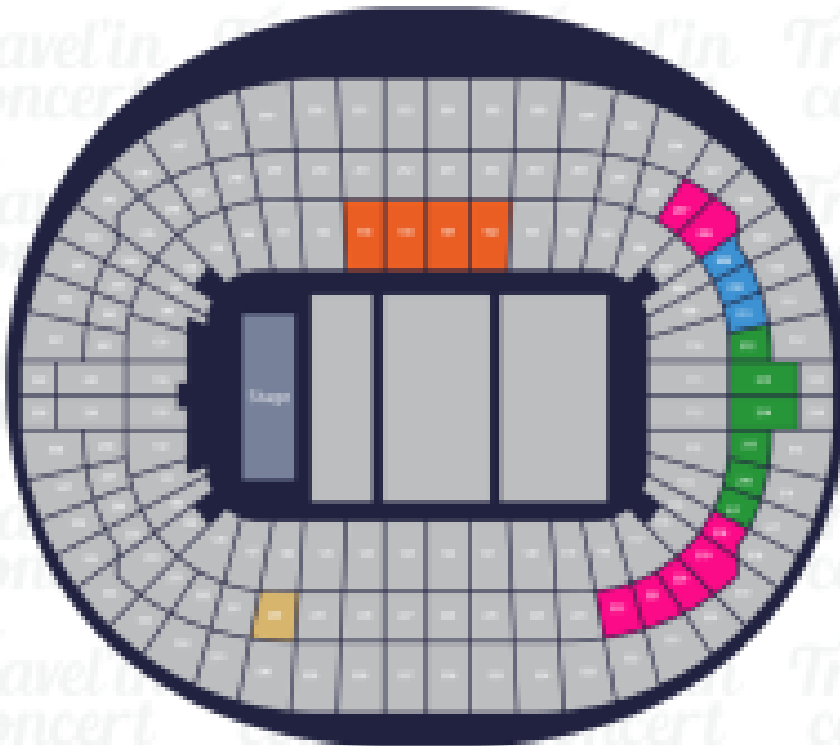

HARRY STYLES

CONCERT LONDON

Travel'in
concert

Wembley Stadium

London, UK

- CAT 2 Premium
- CAT 1 Premium
- Silver Package
- Gold Package
- Private Box Hospitality

Zone

Premium Seat - Cat 2

€387.65/pax
\$449.67/pax

Private Box Hospitality

€943.53/pax
\$1,094.49/pax

Price by PAX/TICKET