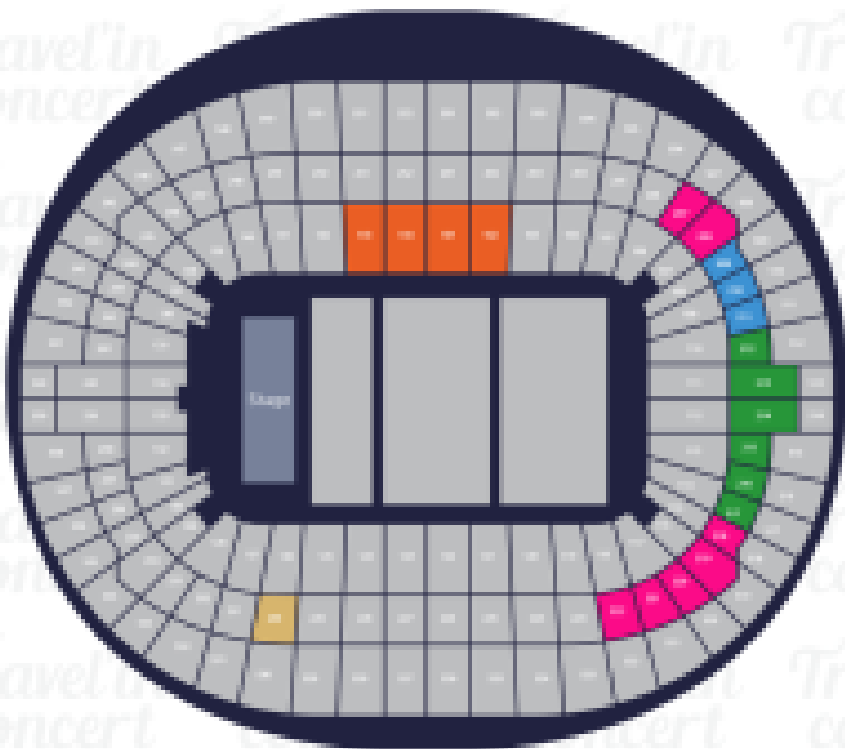

HARRY STYLES

CONCERT LONDON

- CAT 2 Premium
- CAT 1 Premium
- Silver Package
- Gold Package
- Private Box Hospitality