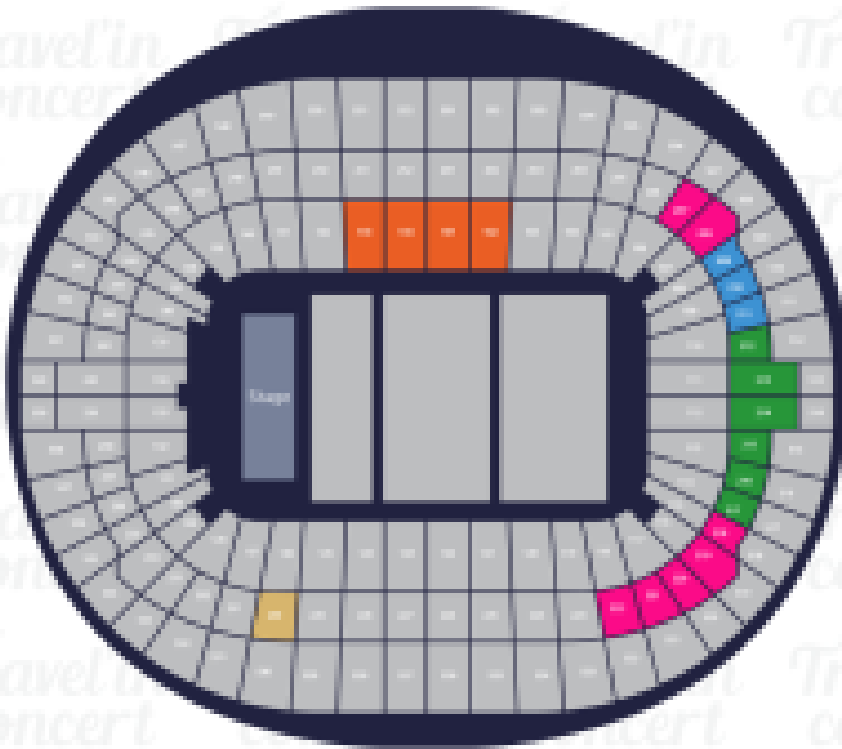

HARRY STYLES

CONCERT LONDON

Travel in
concert

Wembley Stadium

London, UK

- CAT 2 Premium
- CAT 1 Premium
- Silver Package
- Gold Package
- Private Box Hospitality

Zone

| | |
|----------------------|-------------|
| Premium Seat - Cat 2 | €266.67/pax |
| Premium Seat - Cat 1 | €277.78/pax |
| Silver Package | €411.11/pax |
| Gold Package | €577.78/pax |

Price by PAX/TICKET