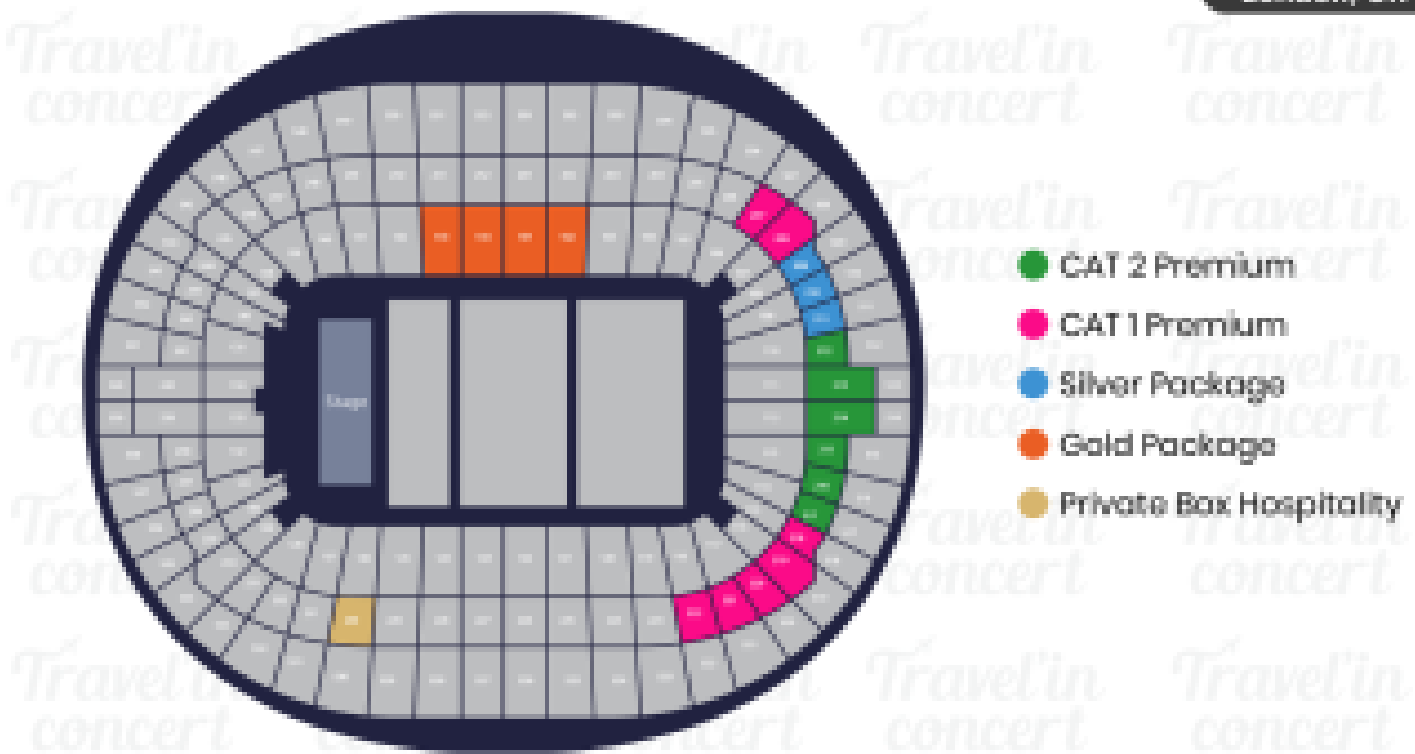

HARRY STYLES DUP_6A059779C2375 EN

CONCERT LONDON

Travel in concert Wembley Stadium London, UK

Zone	Price by PAX/TICKET
Premium Seat - Cat 2	€361.00/pax \$418.76/pax
Premium Seat - Cat 1	€467.67/pax \$542.49/pax