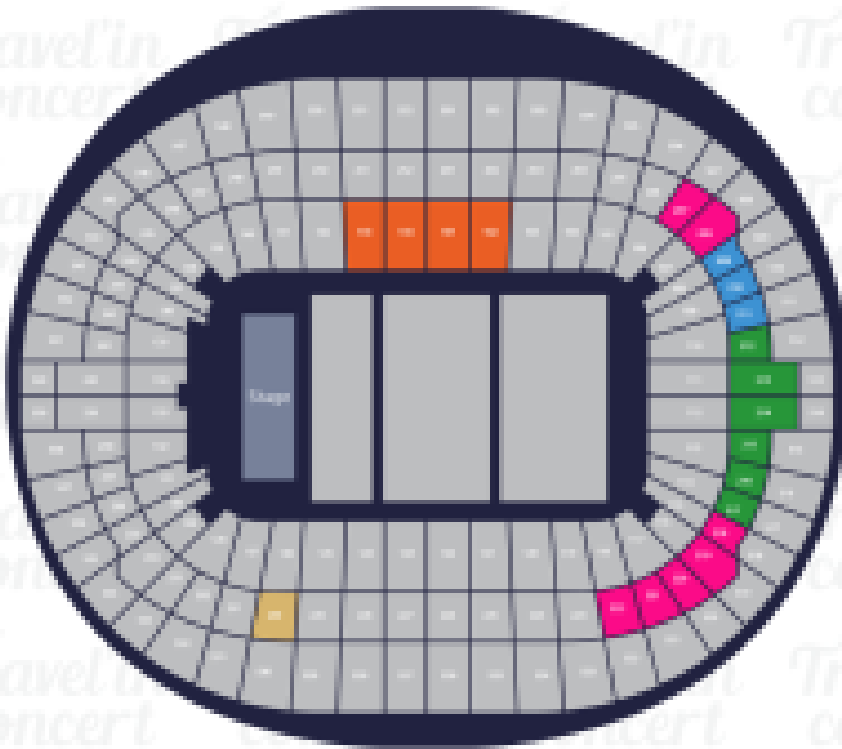

HARRY STYLES

CONCERT LONDON

Travel in
concert

Wembley Stadium

London, UK

- CAT 2 Premium
- CAT 1 Premium
- Silver Package
- Gold Package
- Private Box Hospitality

Zone

Price by PAX/TICKET

Private Box Hospitality

€505.29/pax
\$586.14/pax