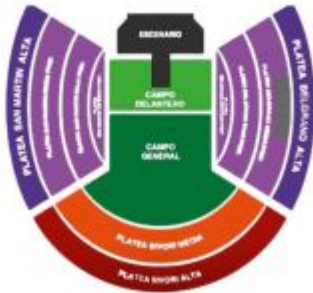

# LALI

CONCERT BUENOS AIRES 3 DAYS / JUNE 06TH - 08TH

## LALI

Concert Buenos Aires 3 days / June 06th - 08th

### THE PRICE INCLUDES

- **In-out transfers** Aeroparque or Port.
- **2 nights** accommodation with breakfast at the selected hotel or similar from June 06th to 08th, 2026.
- Round trip transfers to the event from a central hotel or meeting point to be agreed upon.
- Ticket in **SELECTED CATEGORY** for the **Lali concert on June 07th, 2026**, at the Màs Monumental, Buenos Aires.
- Special courtesy of 01 bottle of wine per room.
- Travel assistance Interassist INTER 60.

#### ITINERARYPACKAGE LALI

- **June 06th 2026:** Arrival in Buenos Aires at the client's expense. Transfer to the hotel. Accommodation at the selected hotel on a bed and breakfast basis.
- **June 07th 2026: Breakfast** at the hotel. Entry in **SELECTED CATEGORY** for **Lali concert** at the at the Mâs Monumental, Buenos Aires. Round-trip transfers to and from the event from a central hotel or meeting point.
- **June 08th 2026: Breakfast** at the hotel. Departure transfer from the hotel to Aeroparque or port. End of our services.