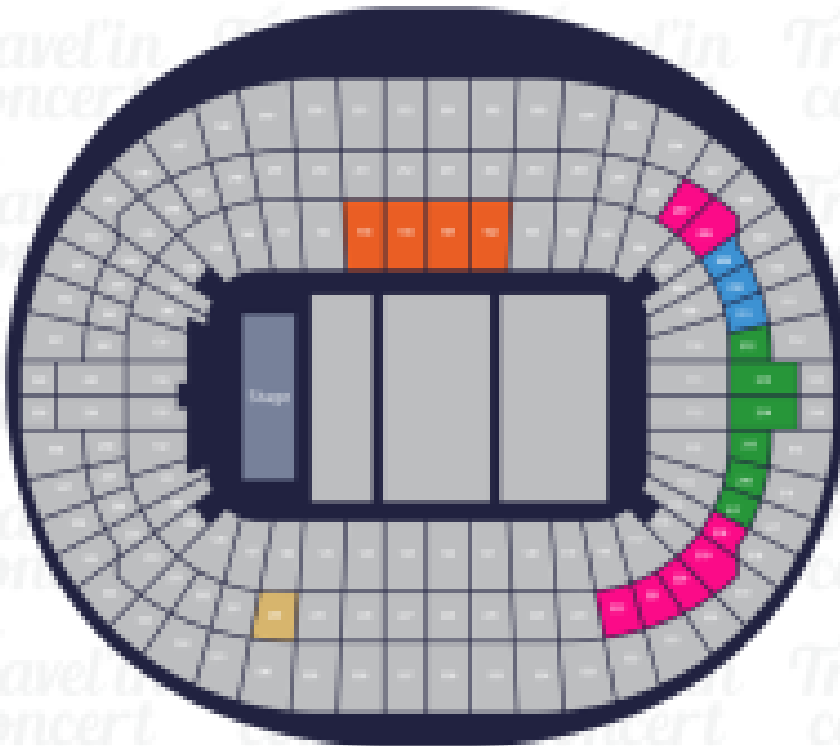

LUKE COMBS
CONCERT LONDON

Travel in
concert

Wembley Stadium

London, UK

- CAT 2 Premium
- CAT 1 Premium
- Silver Package
- Gold Package
- Private Box Hospitality

Zone

Price by PAX/TICKET

Private Box Hospitality

€943.53/pax
\$1,094.49/pax