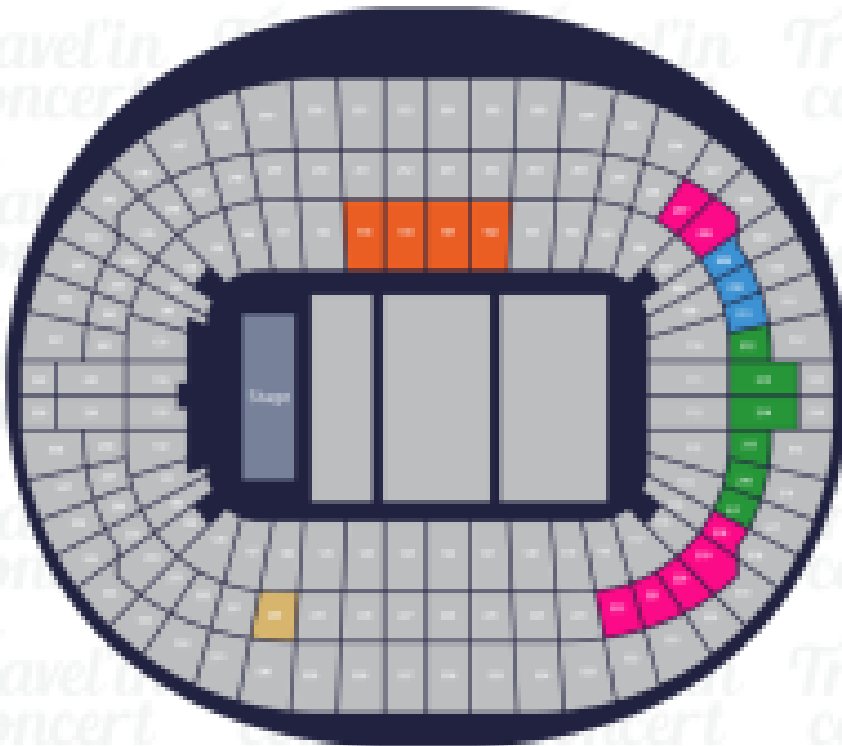

LUKE COMBS  
CONCERT LONDON

Travel in  
concert

Wembley Stadium

London, UK

- CAT 2 Premium
- CAT 1 Premium
- Silver Package
- Gold Package
- Private Box Hospitality

Zone

Price by PAX/TICKET

Private Box Hospitality

€934.33/pax  
\$1,083.83/pax