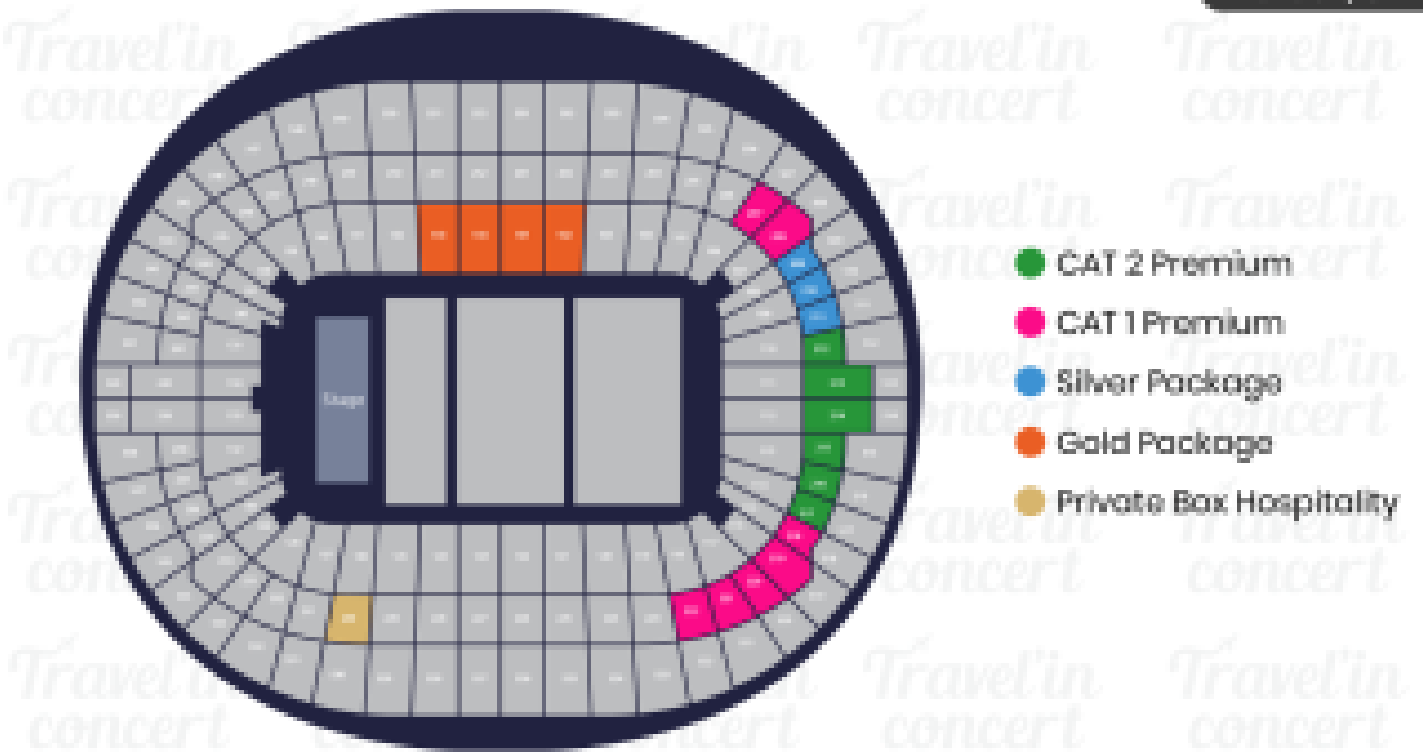

LUKE COMBS
CONCERT LONDON

Travel in
concert

Wembley Stadium

London, UK

Zone

Price by PAX/TICKET

Private Box Hospitality

€824.53/pax