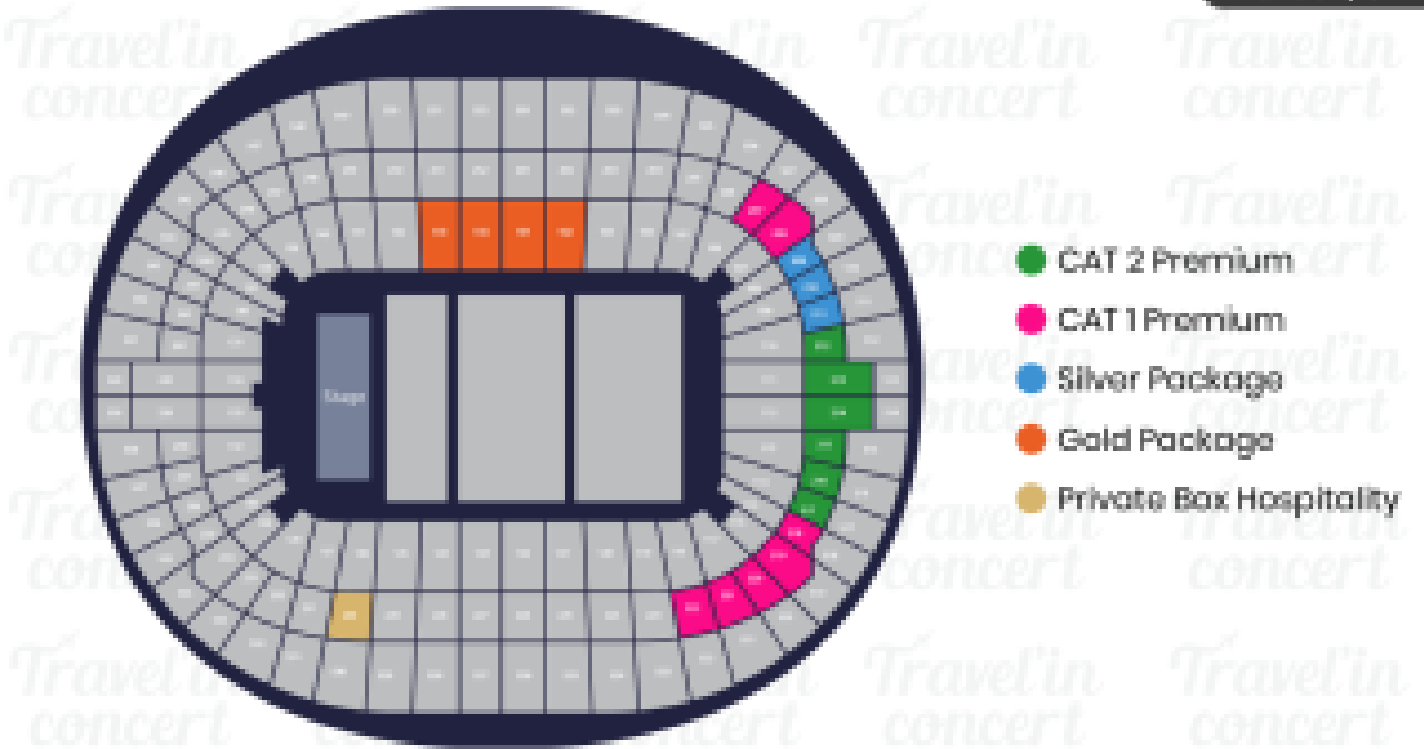

LUKE COMBS
CONCERT LONDON

Travel in
concert

Wembley Stadium

London, UK

Zone

Price by PAX/TICKET

Private Box Hospitality

€934.33/pax