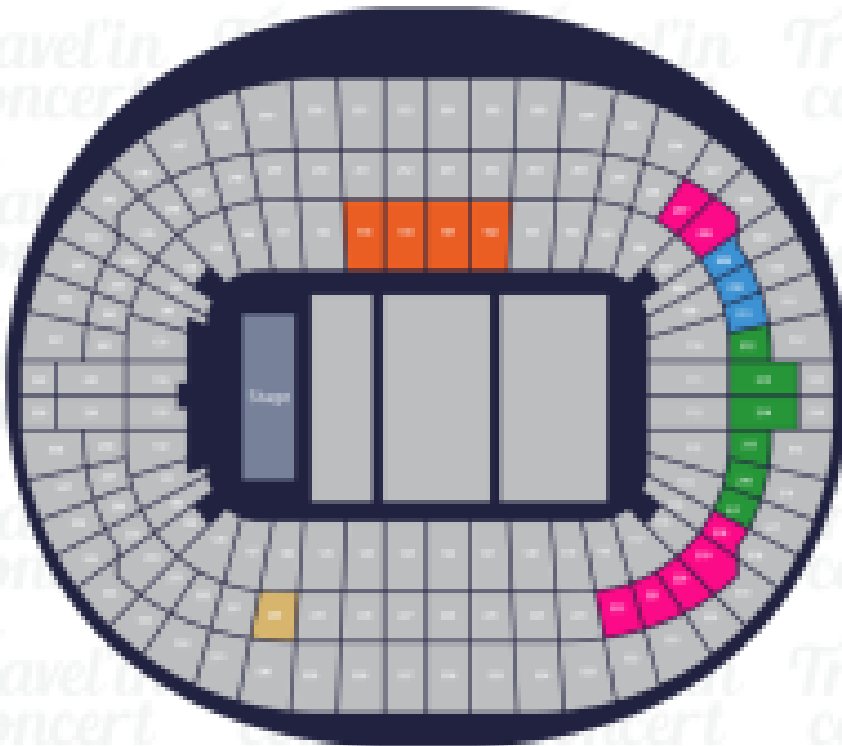

LUKE COMBS
CONCERT LONDON

Travel in
concert

Wembley Stadium

London, UK

- CAT 2 Premium
- CAT 1 Premium
- Silver Package
- Gold Package
- Private Box Hospitality

Zone

Price by PAX/TICKET

Premium Seat - Cat 2	€321.00/pax
Premium Seat - Cat 2 Front 5 Rows	€334.33/pax