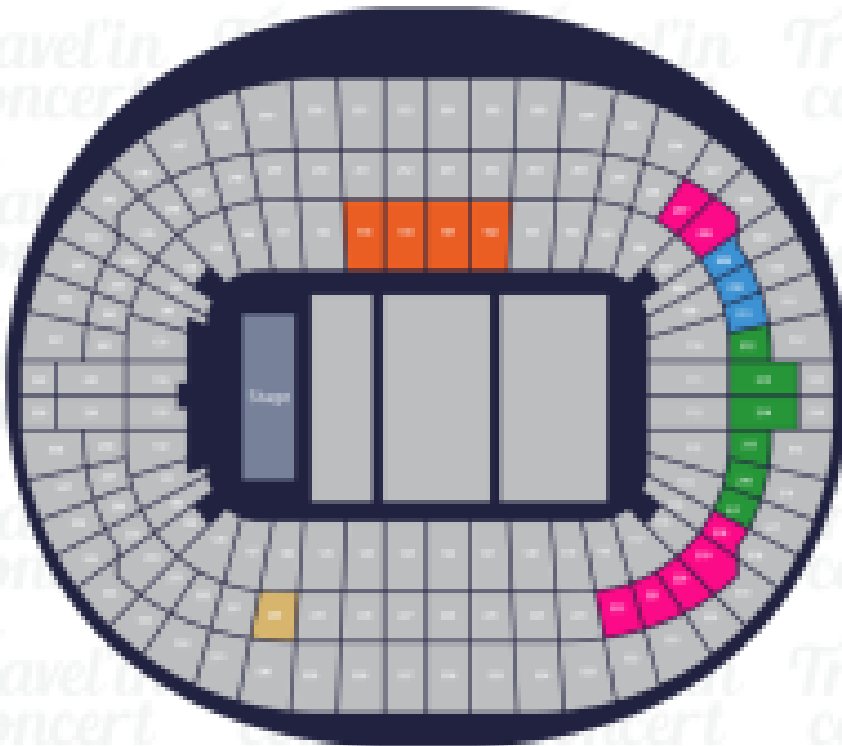

LUKE COMBS
CONCERT LONDON

Travel in
concert

Wembley Stadium

London, UK

- CAT 2 Premium
- CAT 1 Premium
- Silver Package
- Gold Package
- Private Box Hospitality

Zone

Price by PAX/TICKET

Premium Seat - Cat 2	€301.00/pax
Premium Seat - Cat 2 Front 5 Rows	€313.50/pax