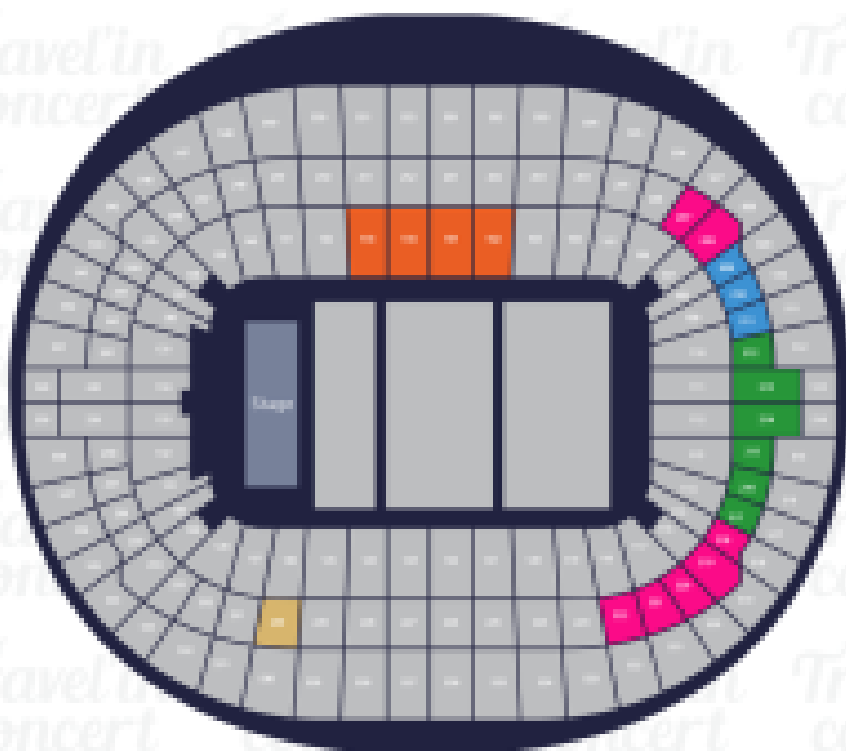

LUKE COMBS  
CONCERT LONDON

Travel in  
concert

Wembley Stadium

London, UK

- CAT 2 Premium
- CAT 1 Premium
- Silver Package
- Gold Package
- Private Box Hospitality