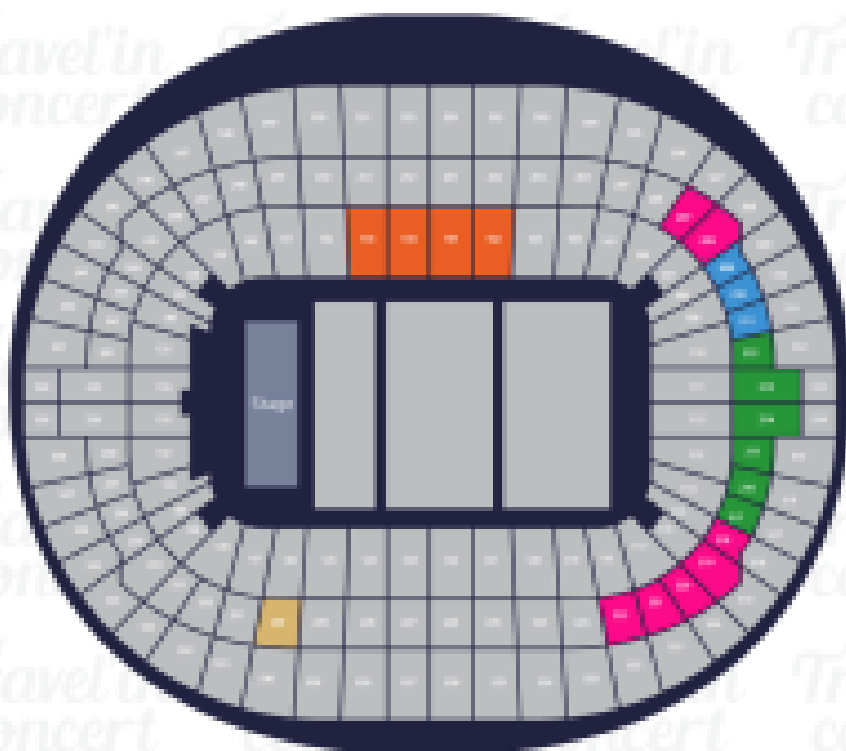

## CONCERT LONDON

Travel in  
concert

Wembley Stadium

London, UK

- CAT 2 Premium
- CAT 1 Premium
- Silver Package
- Gold Package
- Private Box Hospitality