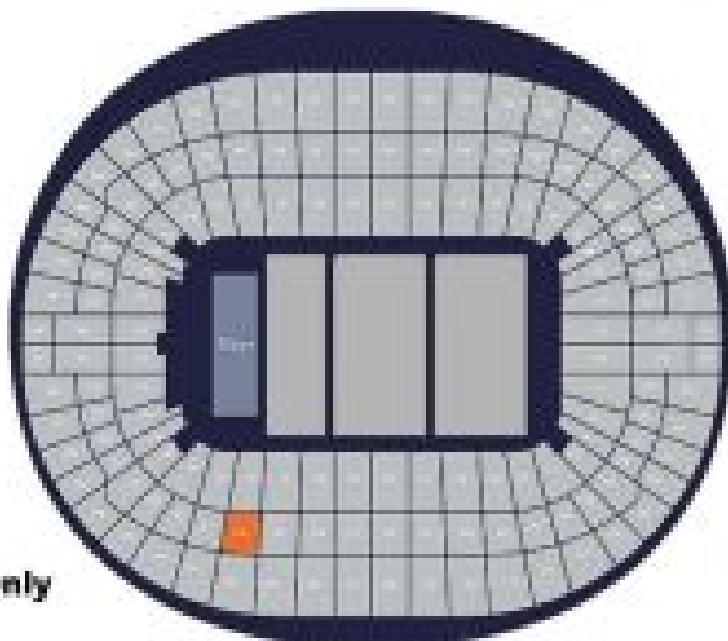

THE WEEKND  
CONCERT LONDON

*Travel In  
concert*

Wembley Stadium

London, England

**Private Box Seat Only**