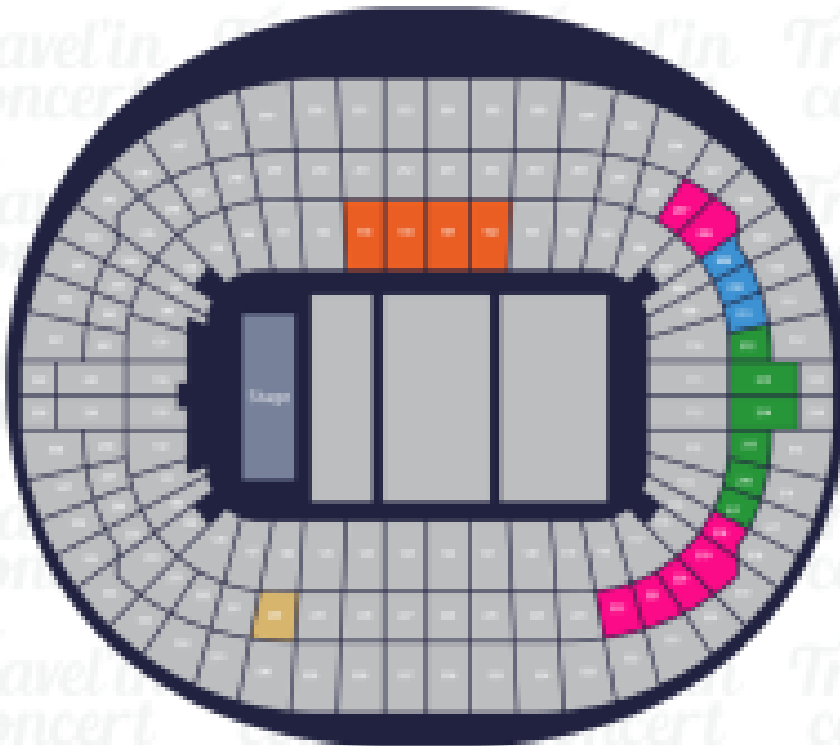

BON JOVI

CONCIERTO LONDRES

Travel'in
concert

Wembley Stadium

London, UK

- CAT 2 Premium
- CAT 1 Premium
- Silver Package
- Gold Package
- Private Box Hospitality