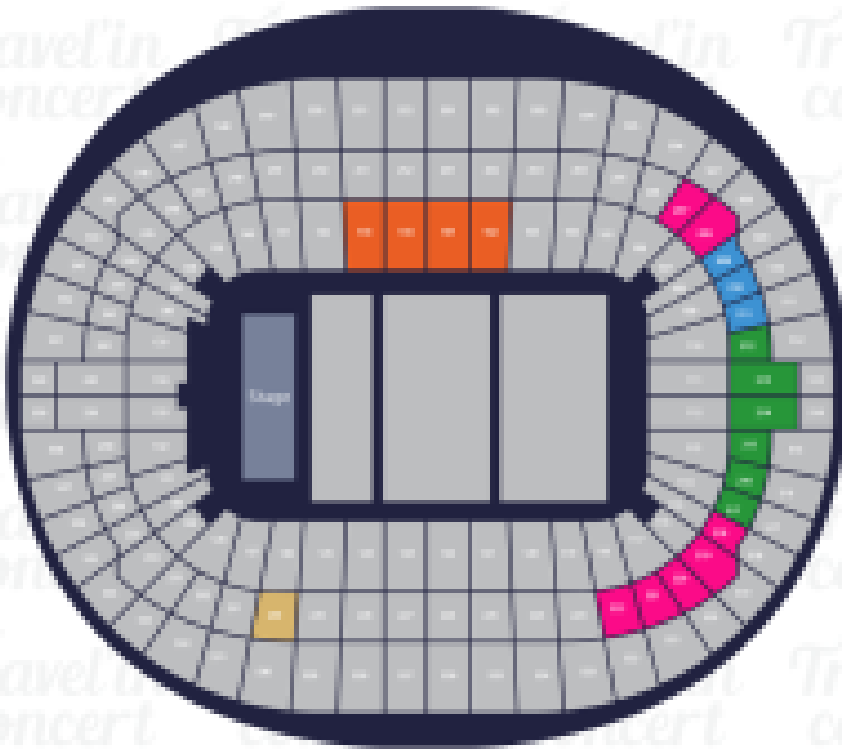

BRUNO MARS
CONCIERTO LONDRES

Travel'in
concert

Wembley Stadium

London, UK

- CAT 2 Premium
- CAT 1 Premium
- Silver Package
- Gold Package
- Private Box Hospitality

Zona

Private Box Hospitality Block 230	911,11 €/pax
Premium Seat - Cat 1 Block 226/227	822,22 €/pax

Precio por PAX/TICKET