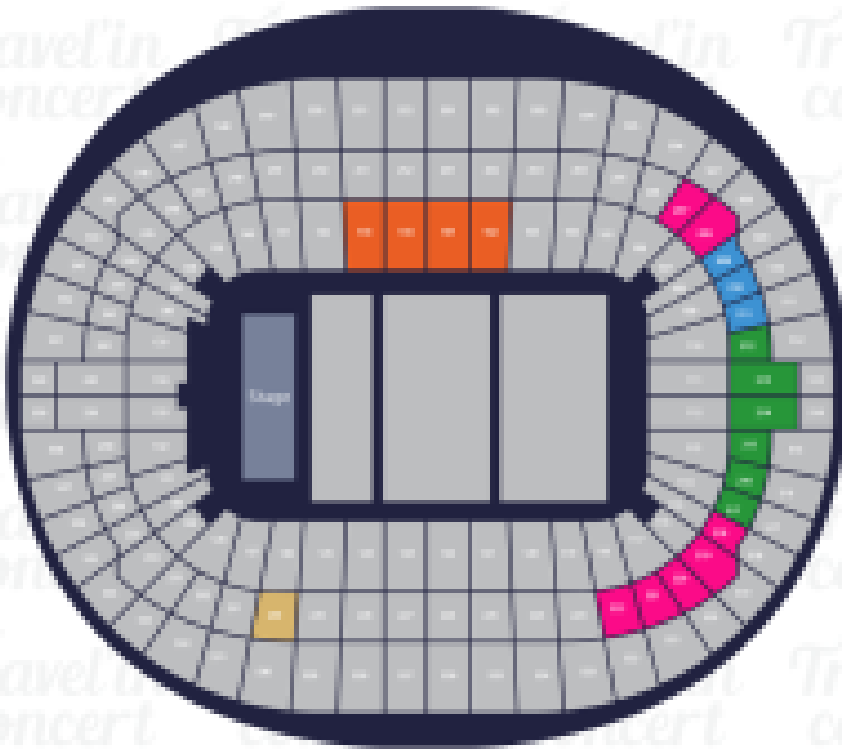

BRUNO MARS
CONCIERTO LONDRES

Travel'in
concert

Wembley Stadium

London, UK

- CAT 2 Premium
- CAT 1 Premium
- Silver Package
- Gold Package
- Private Box Hospitality

Zona

Precio por PAX/TICKET

Private Box Hospitality Block 230	883,84 €/pax
Premium Seat - Cat 1 Block 226/227	782,83 €/pax