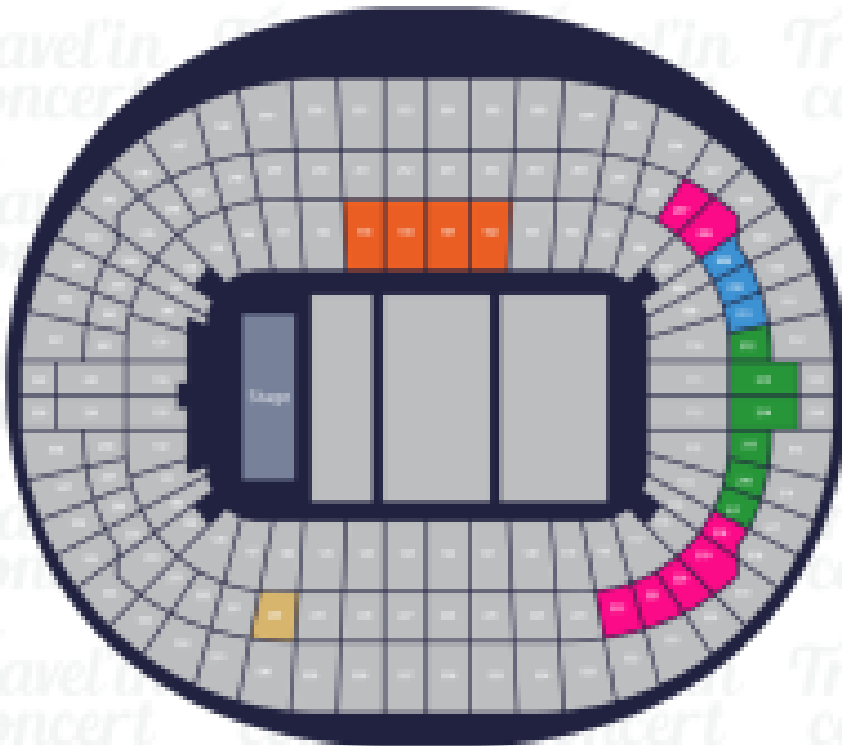

HARRY STYLES
CONCIERTO LONDRES

Travel in
concert

Wembley Stadium

London, UK

- CAT 2 Premium
- CAT 1 Premium
- Silver Package
- Gold Package
- Private Box Hospitality

Zona

Precio por PAX/TICKET

Premium Seat - Cat 2	361,00 €/pax
Private Box Hospitality	561,00 €/pax