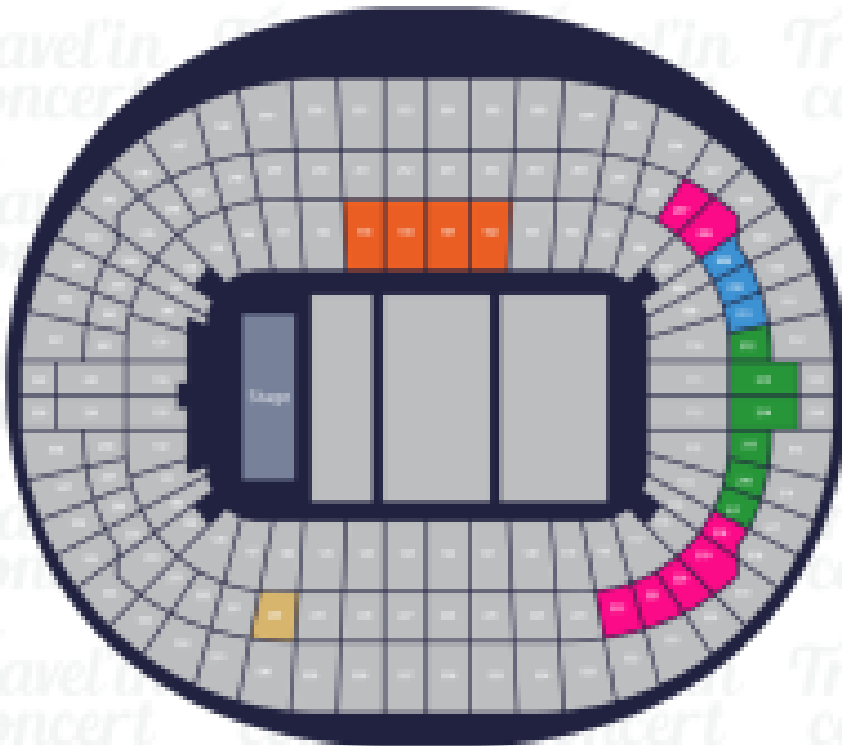

HARRY STYLES
CONCIERTO LONDRES

Travel'in
concert

Wembley Stadium

London, UK

- CAT 2 Premium
- CAT 1 Premium
- Silver Package
- Gold Package
- Private Box Hospitality

Zona

Precio por PAX/TICKET

Premium Seat - Cat 2	266,67 €/pax
Private Box Hospitality	522,22 €/pax