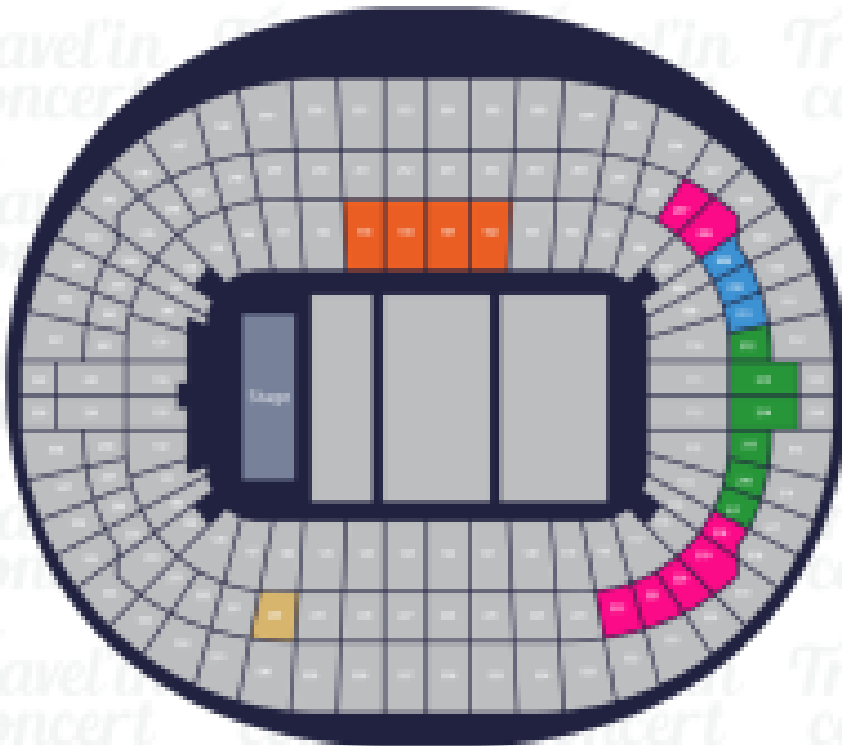

HARRY STYLES
CONCIERTO LONDRES

Travel in
concert

Wembley Stadium

London, UK

- CAT 2 Premium
- CAT 1 Premium
- Silver Package
- Gold Package
- Private Box Hospitality

Zona

Precio por PAX/TICKET

Private Box Hospitality

627,67 €/pax
728,09 US\$/pax