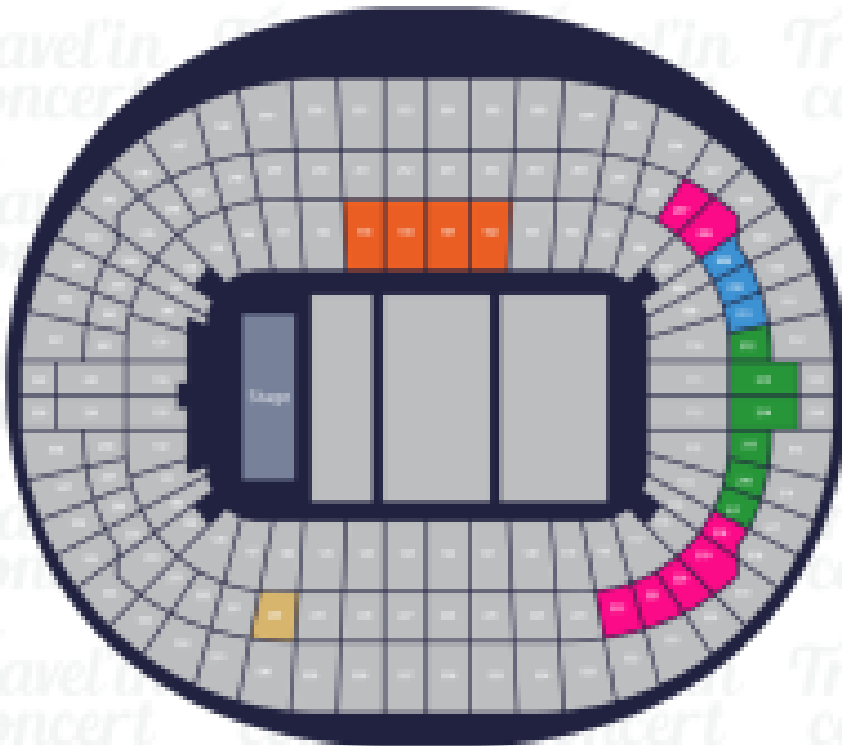

HARRY STYLES  
CONCIERTO LONDRES

Travel'in  
concert

Wembley Stadium

London, UK

- CAT 2 Premium
- CAT 1 Premium
- Silver Package
- Gold Package
- Private Box Hospitality

Zona

Precio por PAX/TICKET

Premium Seat - Cat 2	239,90 €/pax
Private Box Hospitality	593,43 €/pax