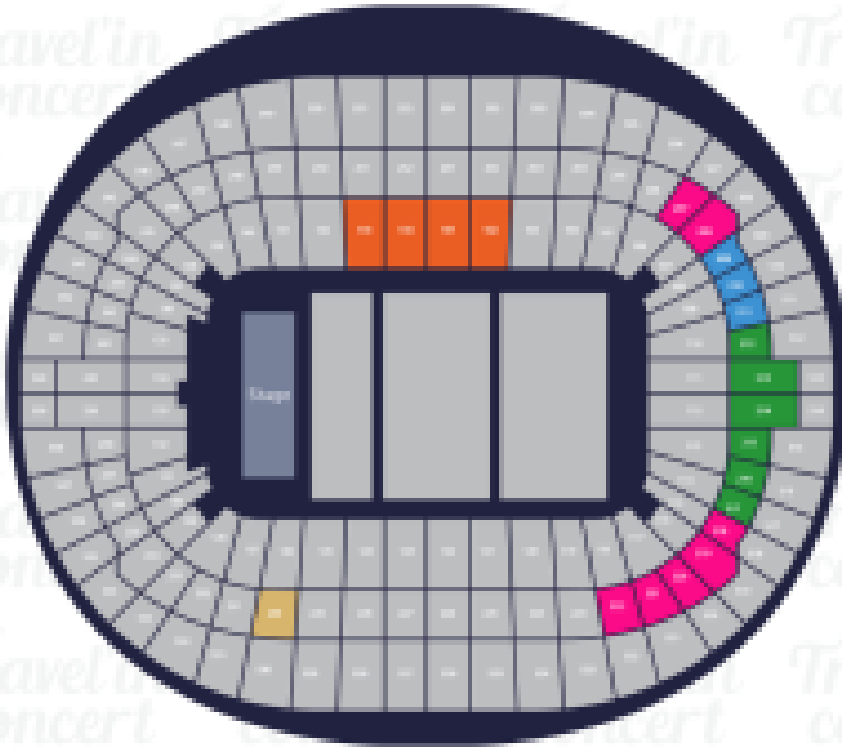

HARRY STYLES  
CONCIERTO LONDRES

Travel'in  
concert

Wembley Stadium

London, UK

- CAT 2 Premium
- CAT 1 Premium
- Silver Package
- Gold Package
- Private Box Hospitality

Zona

Premium Seat - Cat 2	321,00 €/pax
Private Box Hospitality	791,00 €/pax

Precio por PAX/TICKET