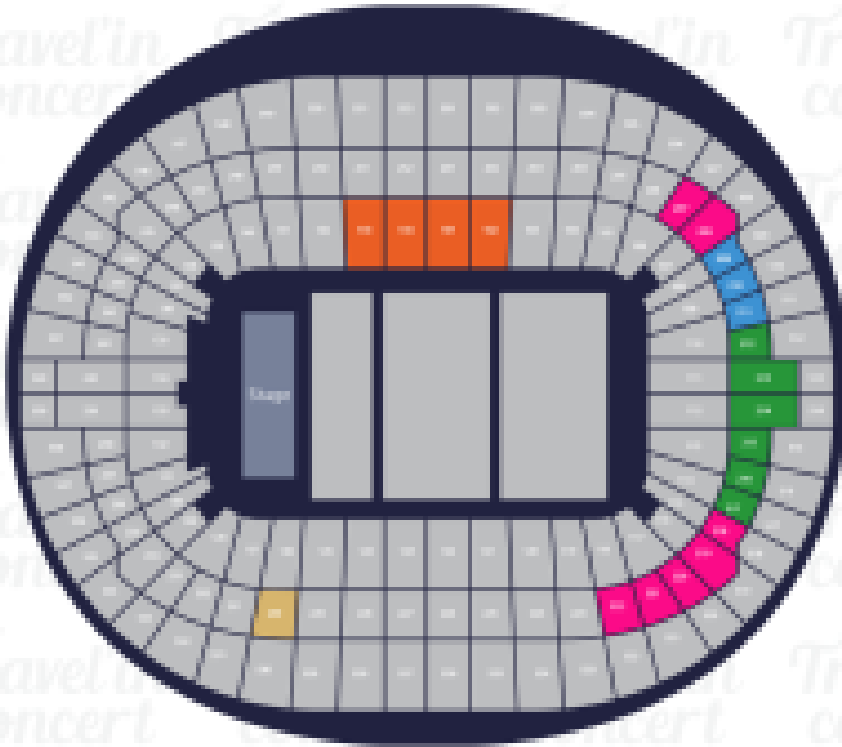

HARRY STYLES
CONCIERTO LONDRES

Travel in
concert

Wembley Stadium

London, UK

- CAT 2 Premium
- CAT 1 Premium
- Silver Package
- Gold Package
- Private Box Hospitality

Zona

Precio por PAX/TICKET

Premium Seat - Cat 2	322,22 €/pax
Private Box Hospitality	911,11 €/pax