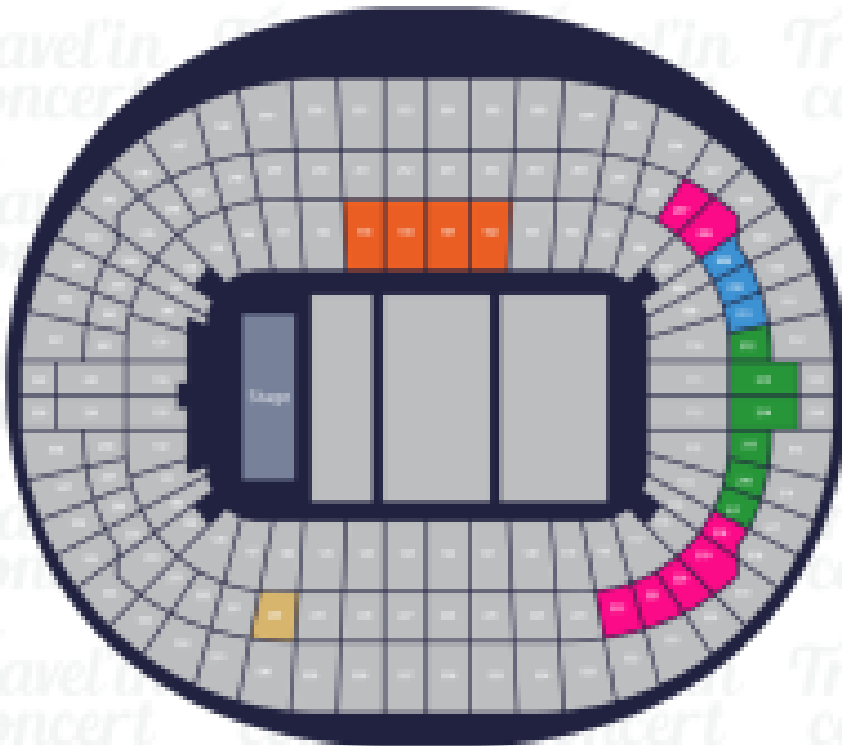

HARRY STYLES
CONCIERTO LONDRES

Travel'in
concert

Wembley Stadium

London, UK

- CAT 2 Premium
- CAT 1 Premium
- Silver Package
- Gold Package
- Private Box Hospitality

Zona

Precio por PAX/TICKET

Premium Seat - Cat 2	321,00 €/pax
Private Box Hospitality	934,33 €/pax