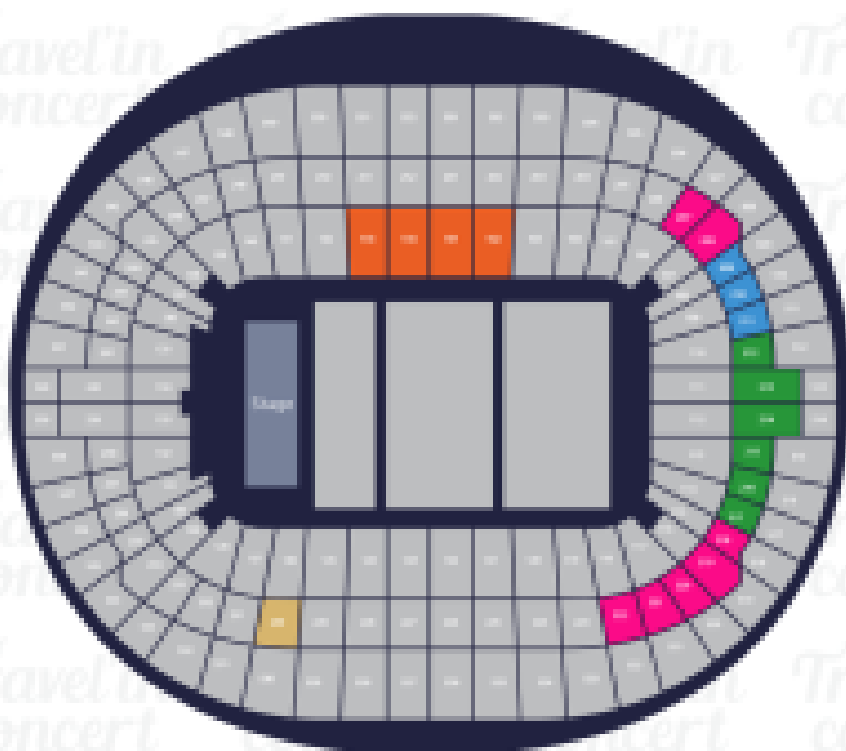

HARRY STYLES  
CONCIERTO LONDRES

Travel'in  
concert

Wembley Stadium

London, UK

- CAT 2 Premium
- CAT 1 Premium
- Silver Package
- Gold Package
- Private Box Hospitality

Zona

Premium Seat - Cat 2	241,00 €/pax
Premium Seat - Cat 1	251,00 €/pax
Silver Package	411,00 €/pax

Precio por PAX/TICKET