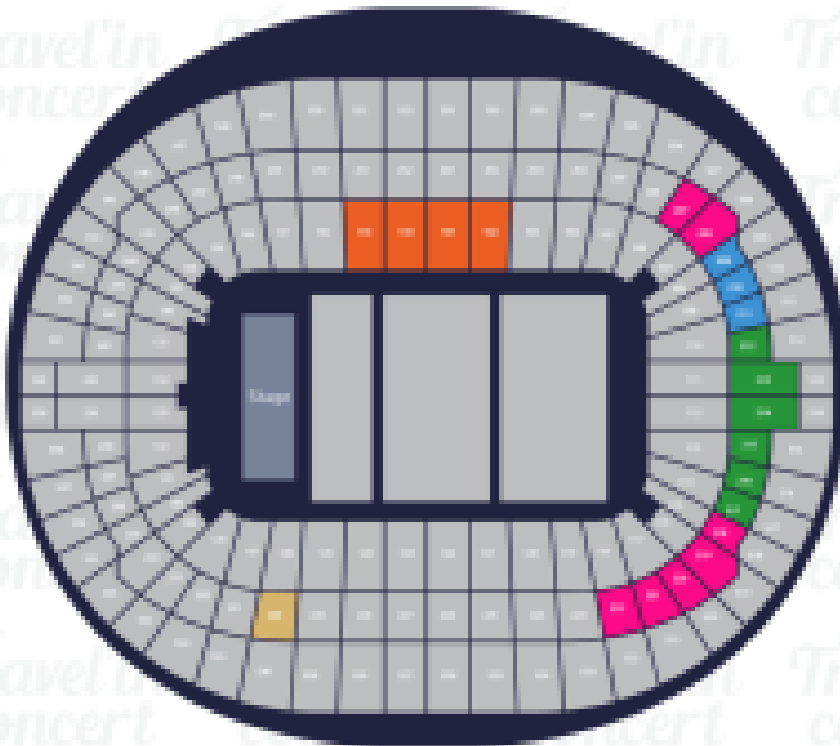

HARRY STYLES  
CONCIERTO LONDRES

Travel'in  
concert

Wembley Stadium

London, UK

- CAT 2 Premium
- CAT 1 Premium
- Silver Package
- Gold Package
- Private Box Hospitality

Zona

Premium Seat - Cat 2	254,33 €/pax
Premium Seat - Cat 1	267,67 €/pax
Silver Package	427,67 €/pax

Precio por PAX/TICKET