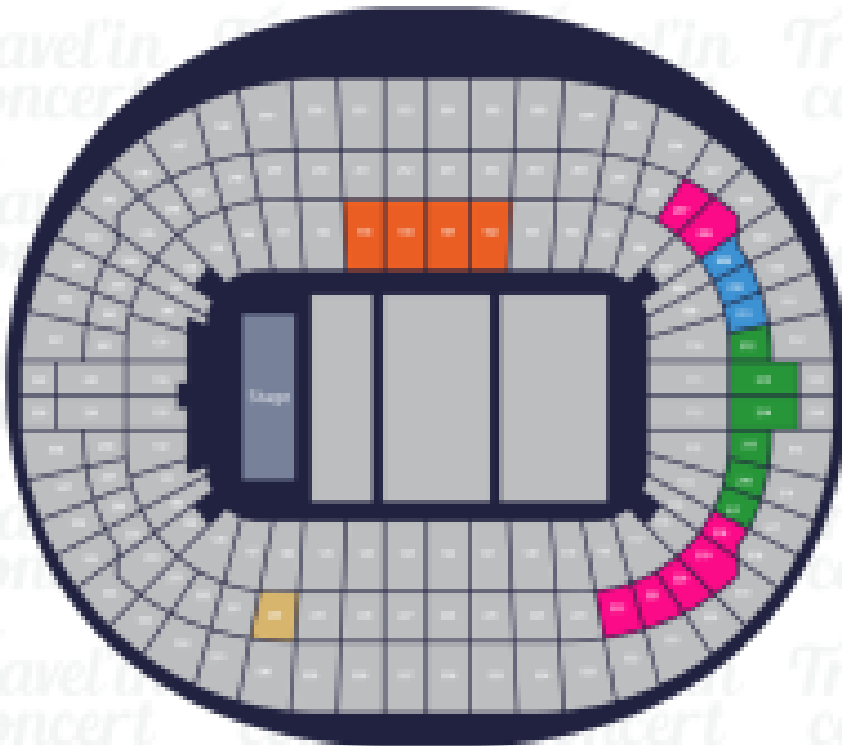

HARRY STYLES
CONCIERTO LONDRES

Travel'in
concert

Wembley Stadium

London, UK

- CAT 2 Premium
- CAT 1 Premium
- Silver Package
- Gold Package
- Private Box Hospitality

Zona

Premium Seat - Cat 2	238,50 €/pax
Premium Seat - Cat 1	251,00 €/pax
Silver Package	401,00 €/pax

Precio por PAX/TICKET