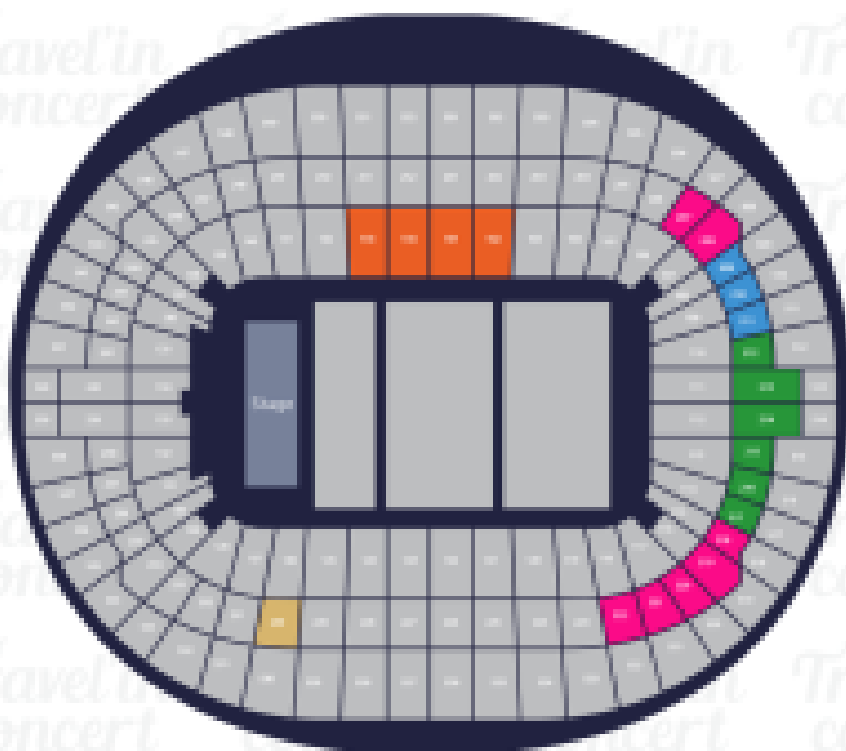

HARRY STYLES  
CONCIERTO LONDRES

Travel'in  
concert

Wembley Stadium

London, UK

- CAT 2 Premium
- CAT 1 Premium
- Silver Package
- Gold Package
- Private Box Hospitality

Zona

Premium Seat - Cat 2	254,33 €/pax
Premium Seat - Cat 1	267,67 €/pax
Silver Package	427,67 €/pax

Precio por PAX/TICKET