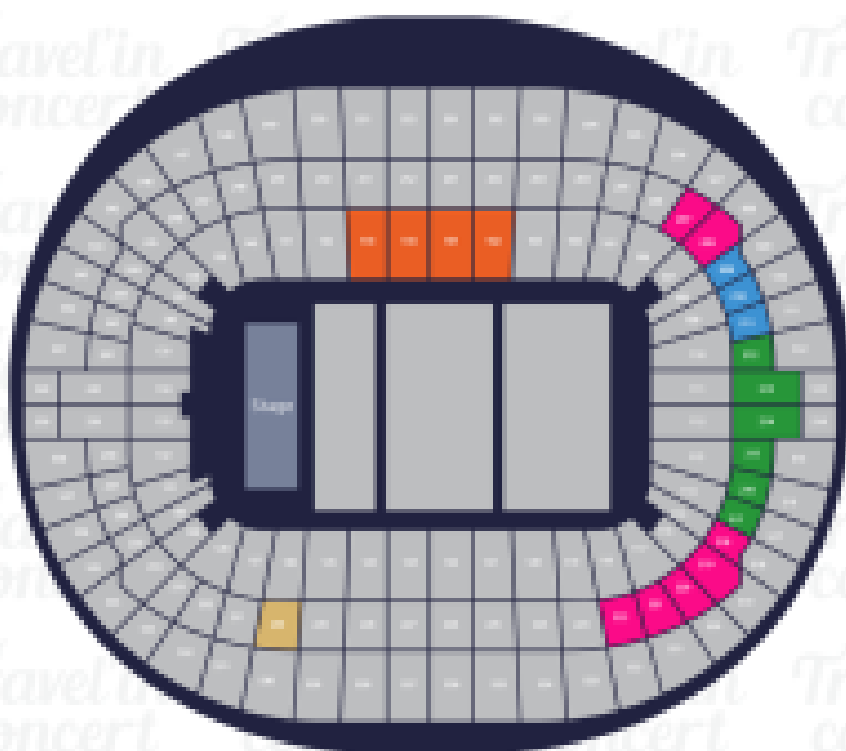

HARRY STYLES
CONCIERTO LONDRES

Travel in
concert

Wembley Stadium

London, UK

- CAT 2 Premium
- CAT 1 Premium
- Silver Package
- Gold Package
- Private Box Hospitality