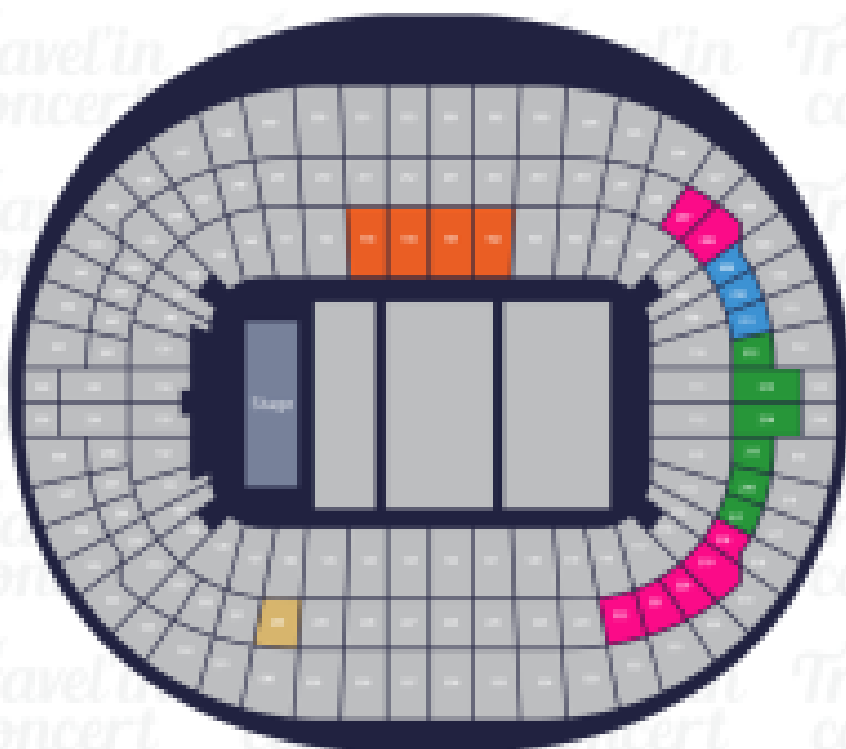

HARRY STYLES
CONCIERTO LONDRES

Travel in
concert

Wembley Stadium

London, UK

- CAT 2 Premium
- CAT 1 Premium
- Silver Package
- Gold Package
- Private Box Hospitality