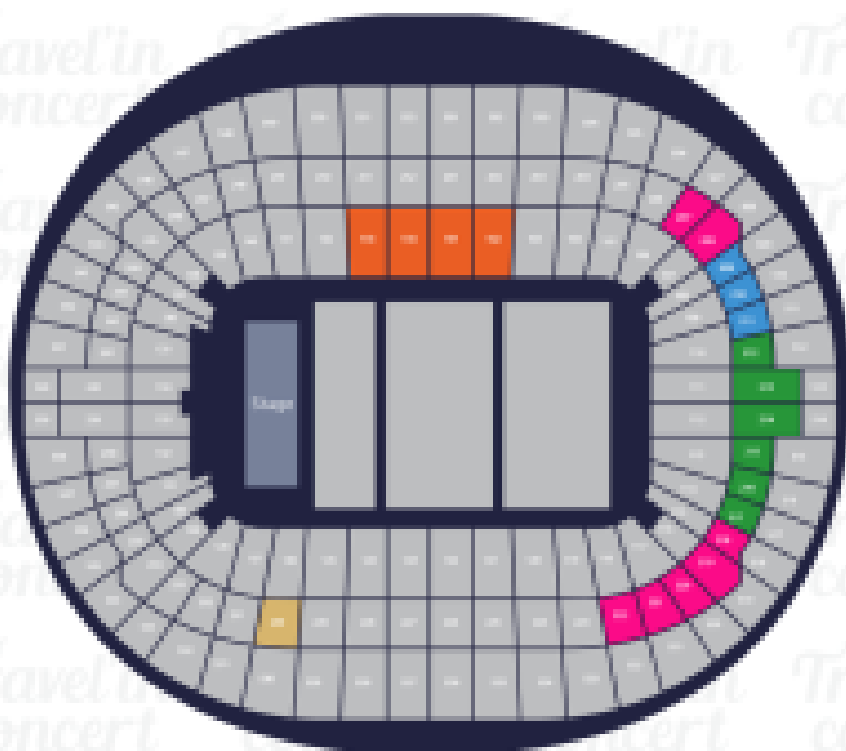

HARRY STYLES
CONCIERTO LONDRES

Travel'in
concert

Wembley Stadium

London, UK

- CAT 2 Premium
- CAT 1 Premium
- Silver Package
- Gold Package
- Private Box Hospitality

Zona

Premium Seat - Cat 2	177,47 €/pax
Premium Seat - Cat 1	224,53 €/pax

Precio por PAX/TICKET