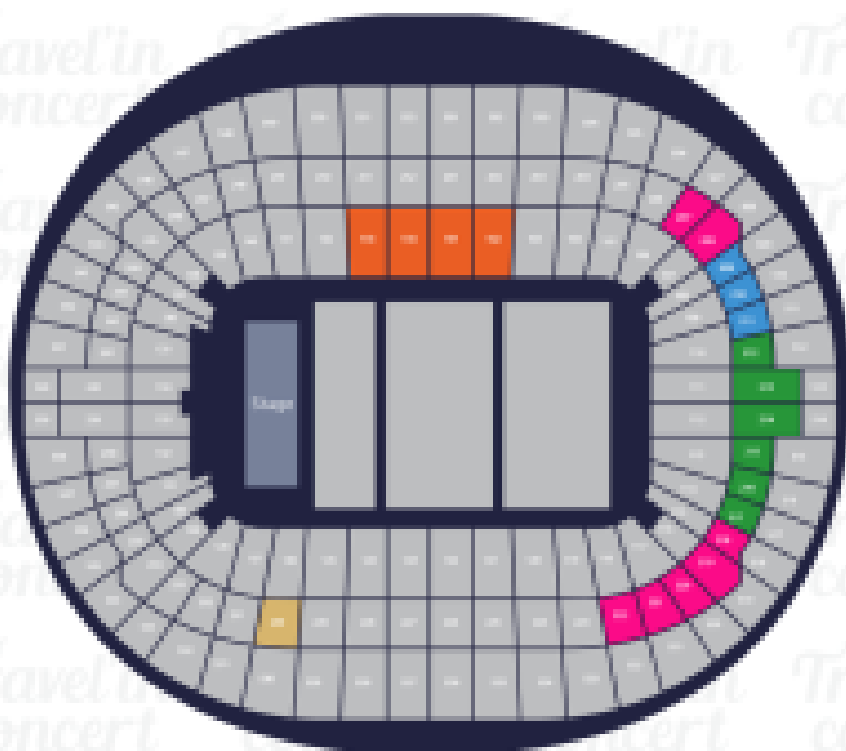

HARRY STYLES  
CONCIERTO LONDRES

Travel in  
concert

Wembley Stadium

London, UK

- CAT 2 Premium
- CAT 1 Premium
- Silver Package
- Gold Package
- Private Box Hospitality

Zona

Premium Seat - Cat 2	270,66 €/pax
Premium Seat - Cat 1	284,90 €/pax
Silver Package	455,84 €/pax
Gold Package	669,52 €/pax

Precio por PAX/TICKET