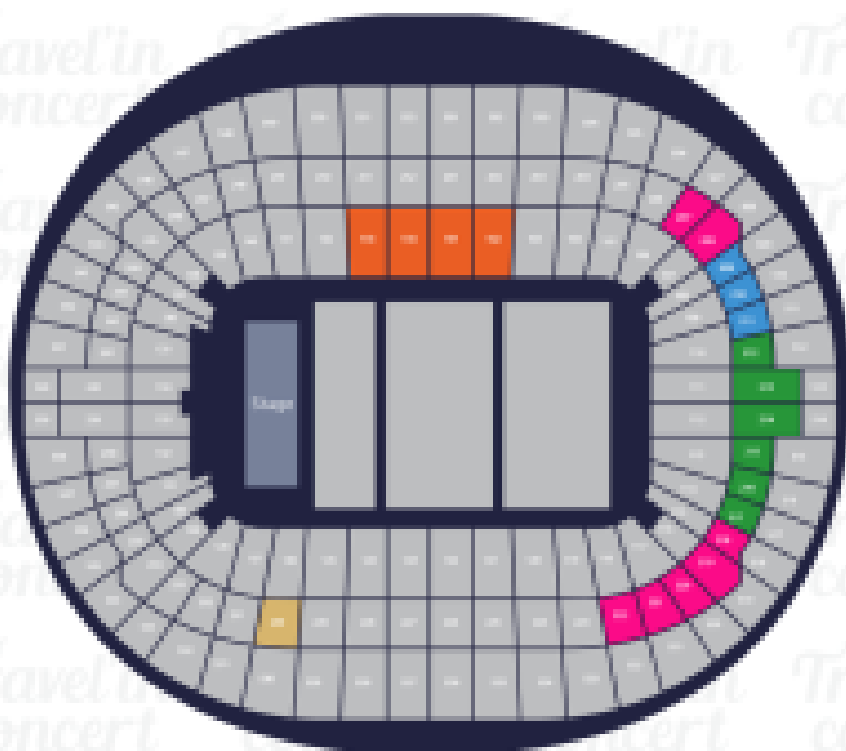

HARRY STYLES
CONCIERTO LONDRES

Travel in
concert

Wembley Stadium

London, UK

- CAT 2 Premium
- CAT 1 Premium
- Silver Package
- Gold Package
- Private Box Hospitality

Prices not available