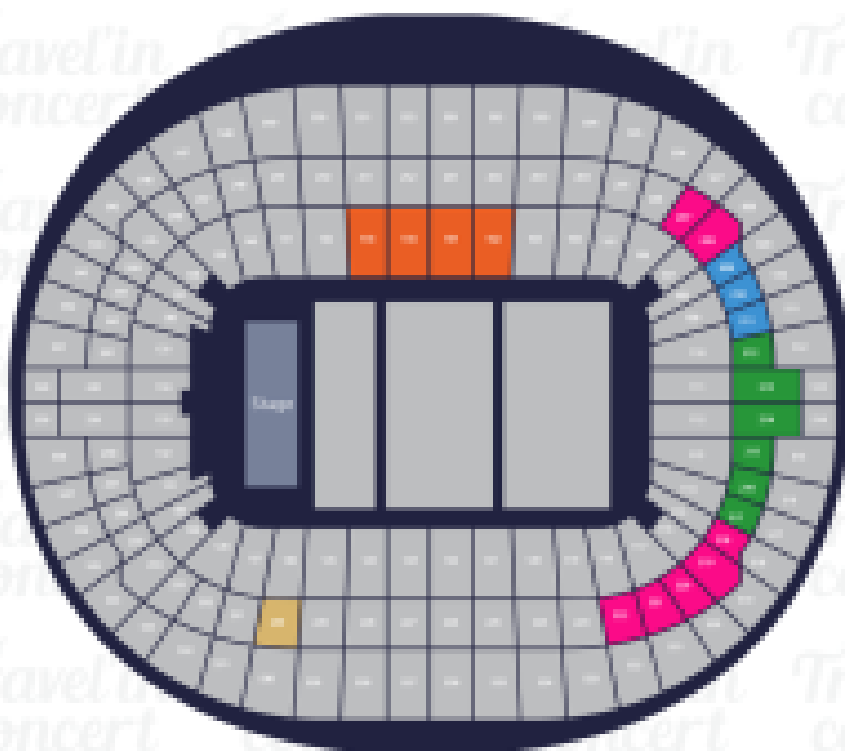

HARRY STYLES
CONCIERTO LONDRES

Travel in
concert

Wembley Stadium

London, UK

- CAT 2 Premium
- CAT 1 Premium
- Silver Package
- Gold Package
- Private Box Hospitality

Prices not available