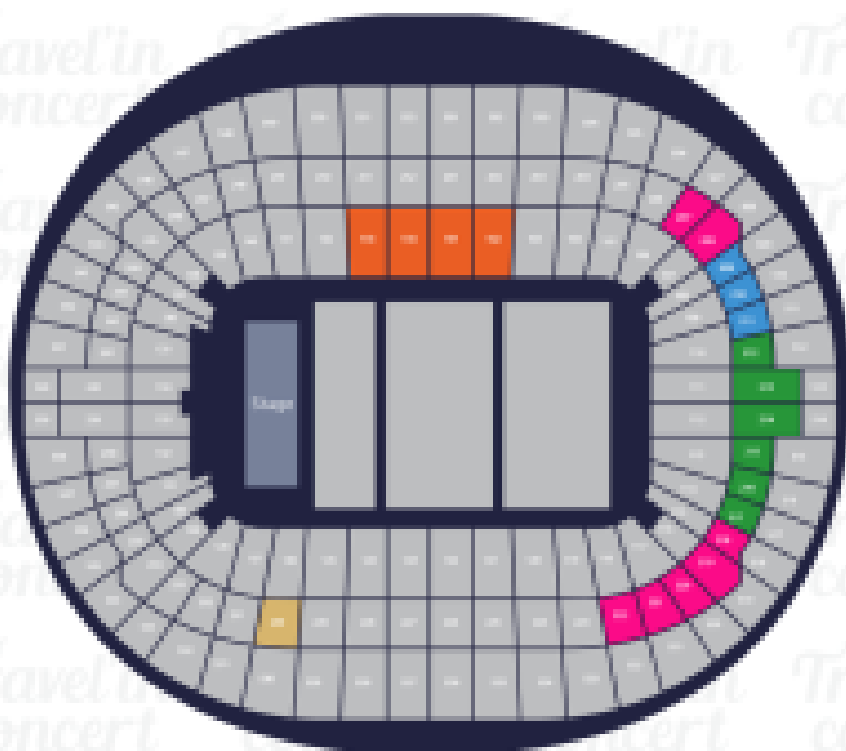

HARRY STYLES
CONCIERTO LONDRES

Travel'in
concert

Wembley Stadium

London, UK

- CAT 2 Premium
- CAT 1 Premium
- Silver Package
- Gold Package
- Private Box Hospitality

Zona

Premium Seat - Cat 2	189,39 €/pax
Premium Seat - Cat 1	239,90 €/pax
Private Box Hospitality	593,43 €/pax
Silver Package	404,04 €/pax
Gold Package	593,43 €/pax

Precio por PAX/TICKET