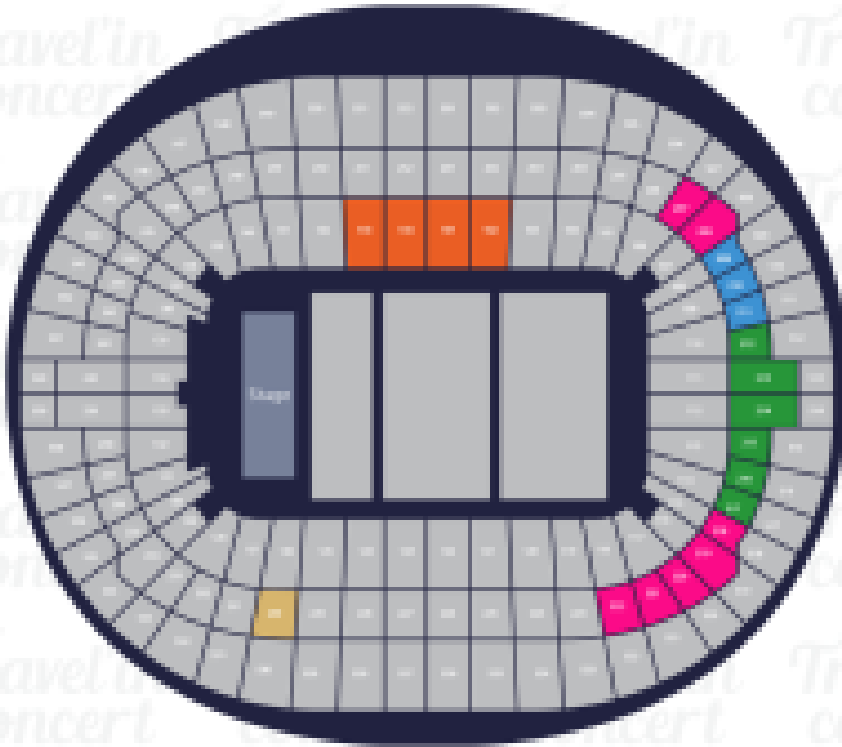

HARRY STYLES
CONCIERTO LONDRES

Travel in
concert

Wembley Stadium

London, UK

- CAT 2 Premium
- CAT 1 Premium
- Silver Package
- Gold Package
- Private Box Hospitality

Zona

Precio por PAX/TICKET

Premium Seat - Cat 2	361,00 €/pax
Private Box Hospitality	561,00 €/pax