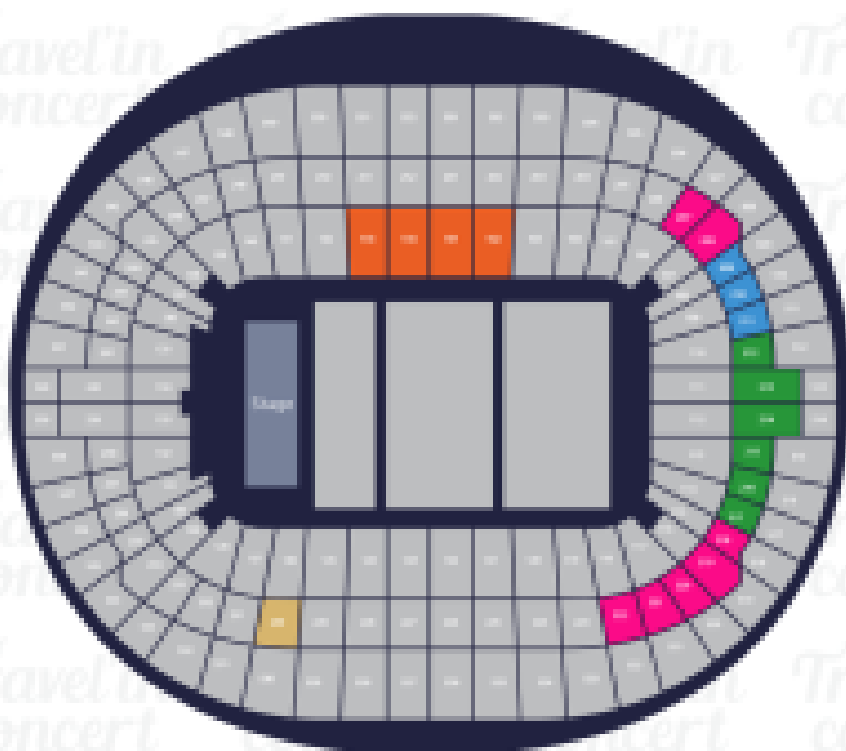

HARRY STYLES
CONCIERTO LONDRES

Travel in
concert

Wembley Stadium

London, UK

- CAT 2 Premium
- CAT 1 Premium
- Silver Package
- Gold Package
- Private Box Hospitality

Zona

Precio por PAX/TICKET

Premium Seat - Cat 2	265,15 €/pax
Private Box Hospitality	530,30 €/pax