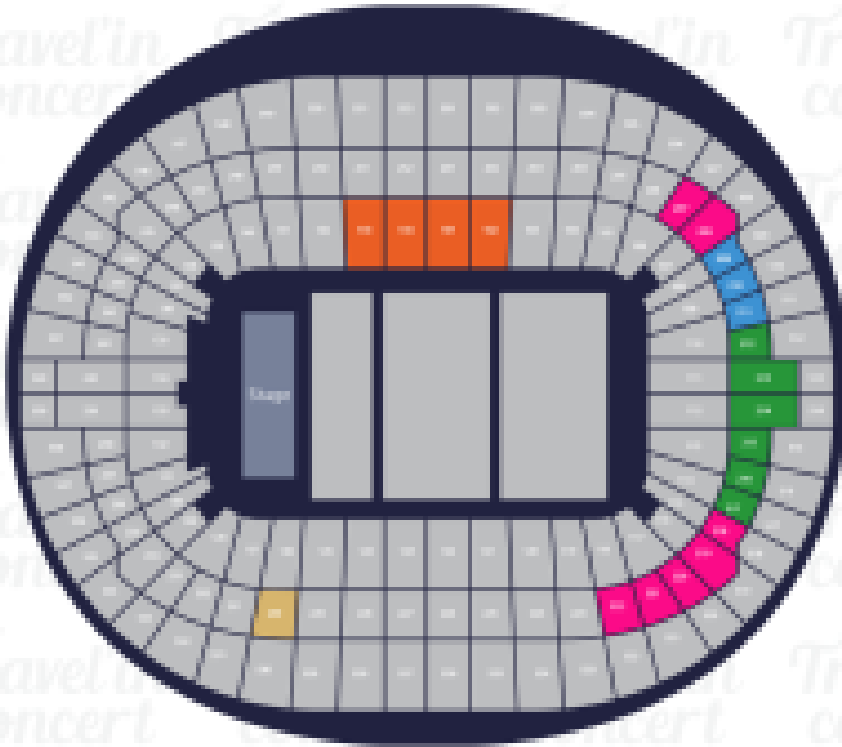

LUKE COMBS
CONCIERTO LONDRES

Travel'in
concert

Wembley Stadium

London, UK

- CAT 2 Premium
- CAT 1 Premium
- Silver Package
- Gold Package
- Private Box Hospitality

Zona

Precio por PAX/TICKET

Private Box Hospitality

791,00 €/pax