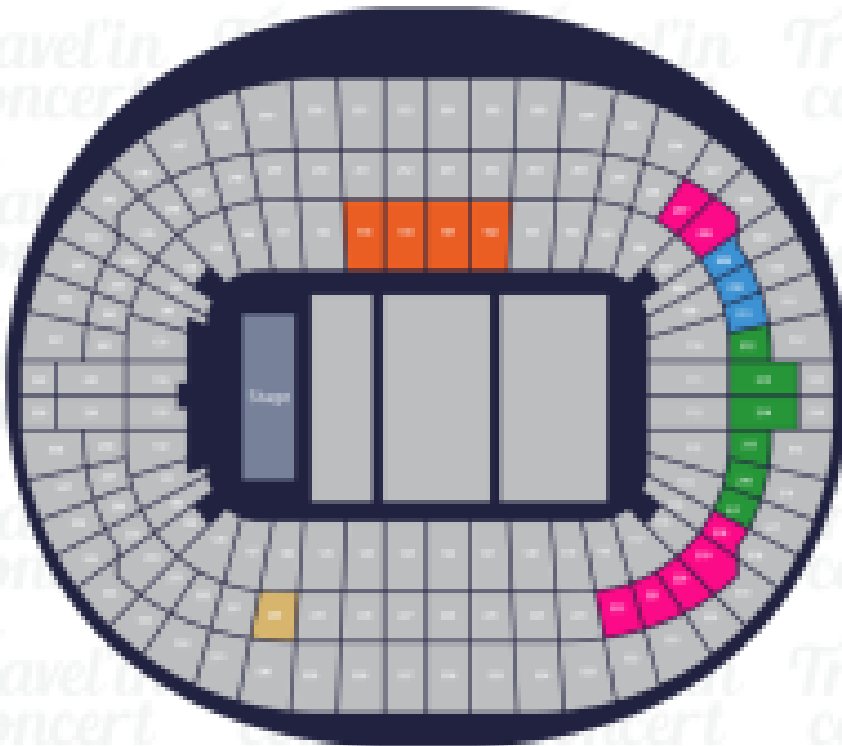

LUKE COMBS
CONCIERTO LONDRES

Travel in
concert

Wembley Stadium

London, UK

- CAT 2 Premium
- CAT 1 Premium
- Silver Package
- Gold Package
- Private Box Hospitality