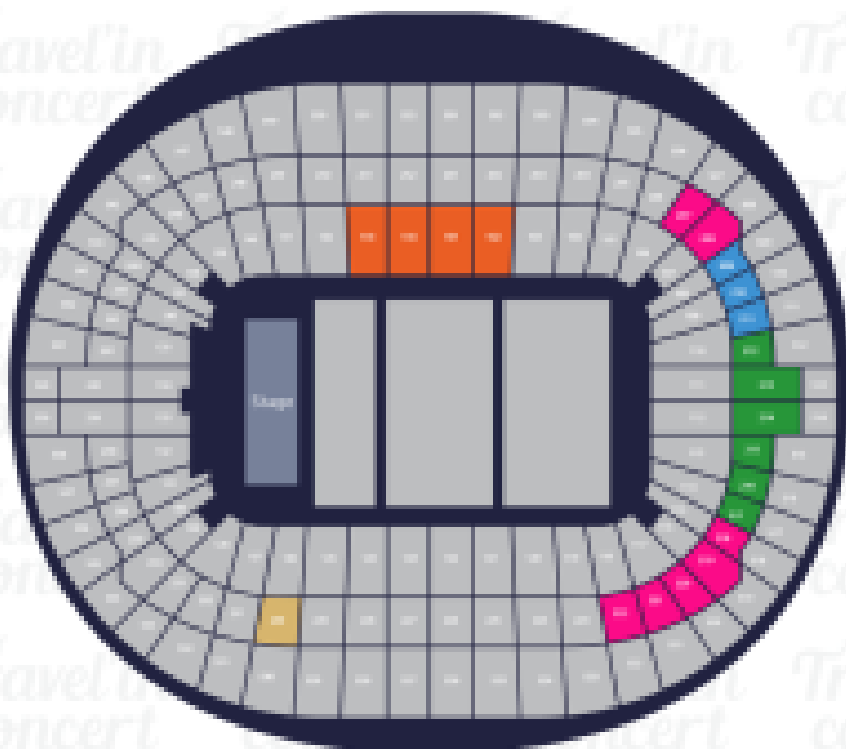

## CONCIERTO LONDRES

Travel'in  
concert

Wembley Stadium

London, UK

- CAT 2 Premium
- CAT 1 Premium
- Silver Package
- Gold Package
- Private Box Hospitality

Zona

Precio por PAX/TICKET

Private Box Seat Only

411,00 €/pax