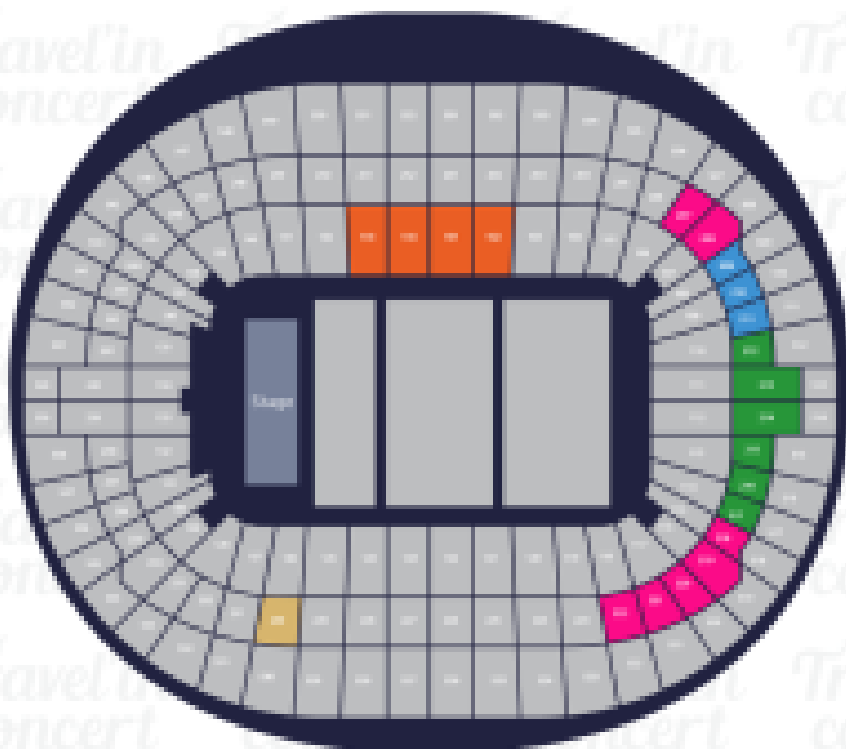

MY CHEMICAL ROMANCE

CONCIERTO LONDRES

Travel'in
concert

Wembley Stadium

London, UK

- CAT 2 Premium
- CAT 1 Premium
- Silver Package
- Gold Package
- Private Box Hospitality

Zona

Precio por PAX/TICKET

Private Box Seat Only

411,11 €/pax