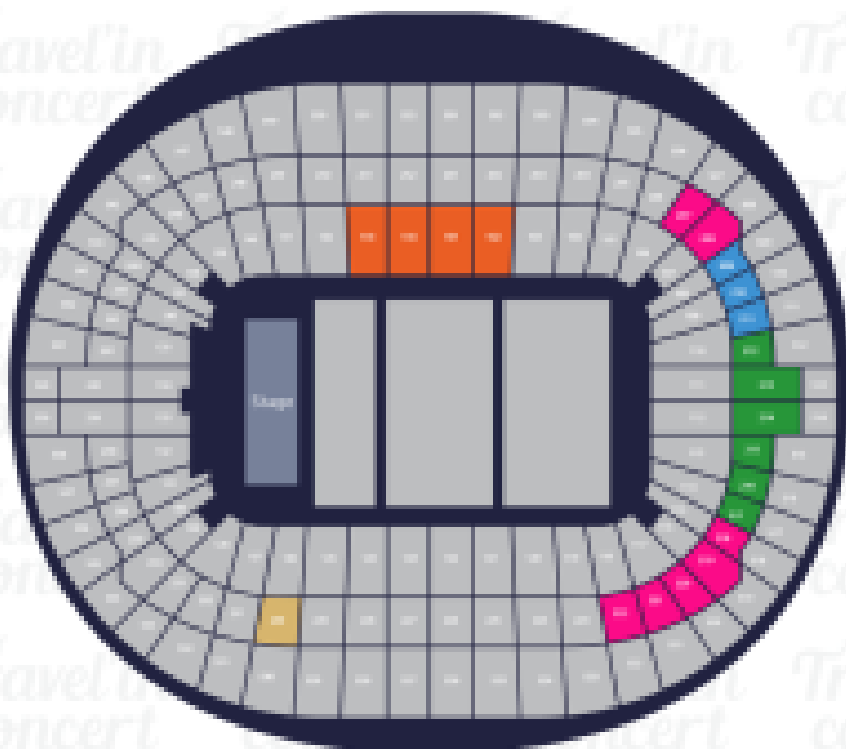

MY CHEMICAL ROMANCE

CONCIERTO LONDRES

Travel'in
concert

Wembley Stadium

London, UK

- CAT 2 Premium
- CAT 1 Premium
- Silver Package
- Gold Package
- Private Box Hospitality

Zona

Precio por PAX/TICKET

Private Box Hospitality

505,29 €/pax
586,14 US\$/pax