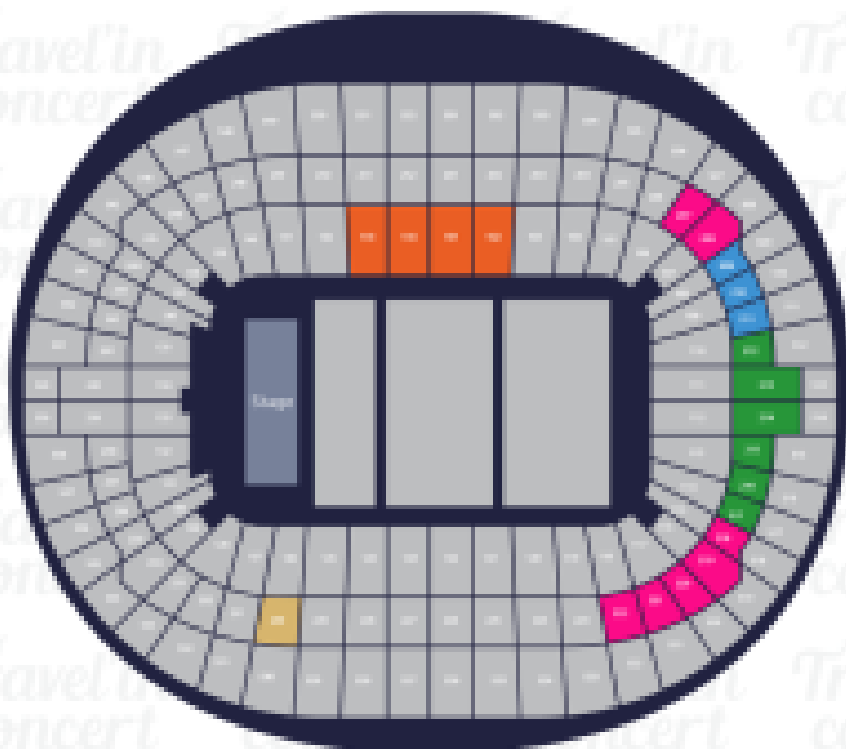

MY CHEMICAL ROMANCE

CONCIERTO LONDRES

Travel'in
concert

Wembley Stadium

London, UK

- CAT 2 Premium
- CAT 1 Premium
- Silver Package
- Gold Package
- Private Box Hospitality

Zona

Precio por PAX/TICKET

Private Box Hospitality

561,00 €/pax