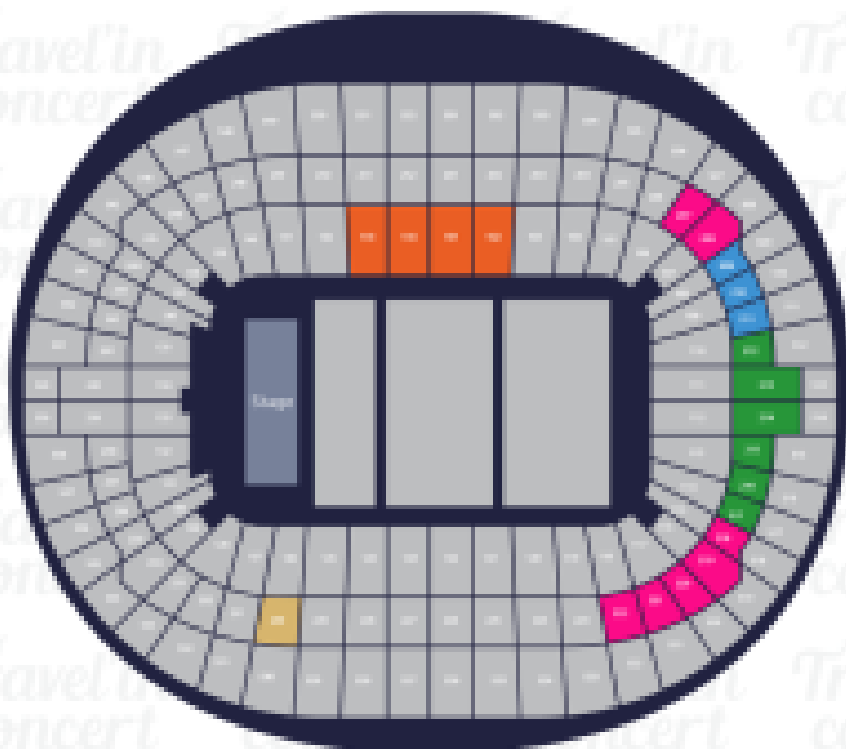

MY CHEMICAL ROMANCE

CONCIERTO LONDRES

Travel'in
concert

Wembley Stadium

London, UK

- CAT 2 Premium
- CAT 1 Premium
- Silver Package
- Gold Package
- Private Box Hospitality

Zona

Precio por PAX/TICKET

Private Box Hospitality

494,33 €/pax
573,43 US\$/pax