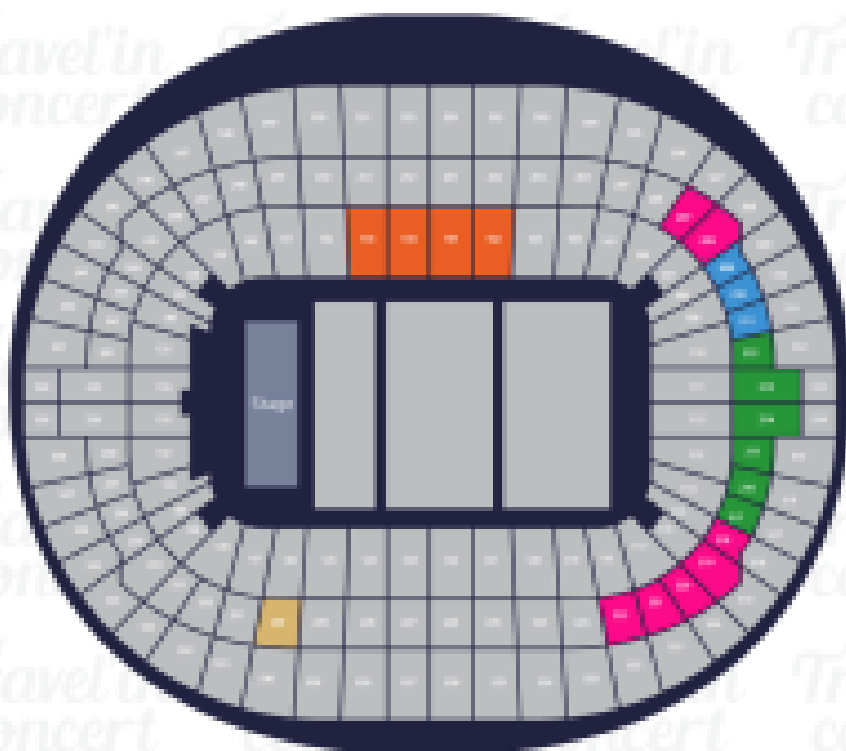

# MY CHEMICAL ROMANCE

CONCIERTO LONDRES

Travel'in  
concert

Wembley Stadium

London, UK

- CAT 2 Premium
- CAT 1 Premium
- Silver Package
- Gold Package
- Private Box Hospitality

Zona

Precio por PAX/TICKET

Private Box Hospitality

561,00 €/pax  
650,76 US\$/pax