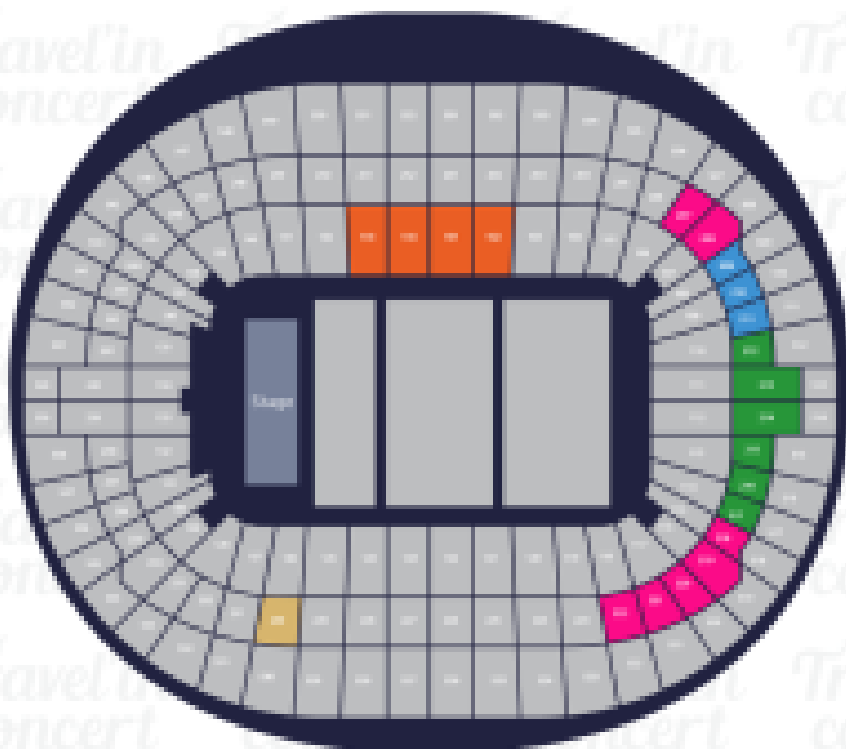

## CONCIERTO LONDRES

Travel'in  
concert

Wembley Stadium

London, UK

- CAT 2 Premium
- CAT 1 Premium
- Silver Package
- Gold Package
- Private Box Hospitality

Zona

Precio por PAX/TICKET

Private Box Hospitality

466,67 €/pax