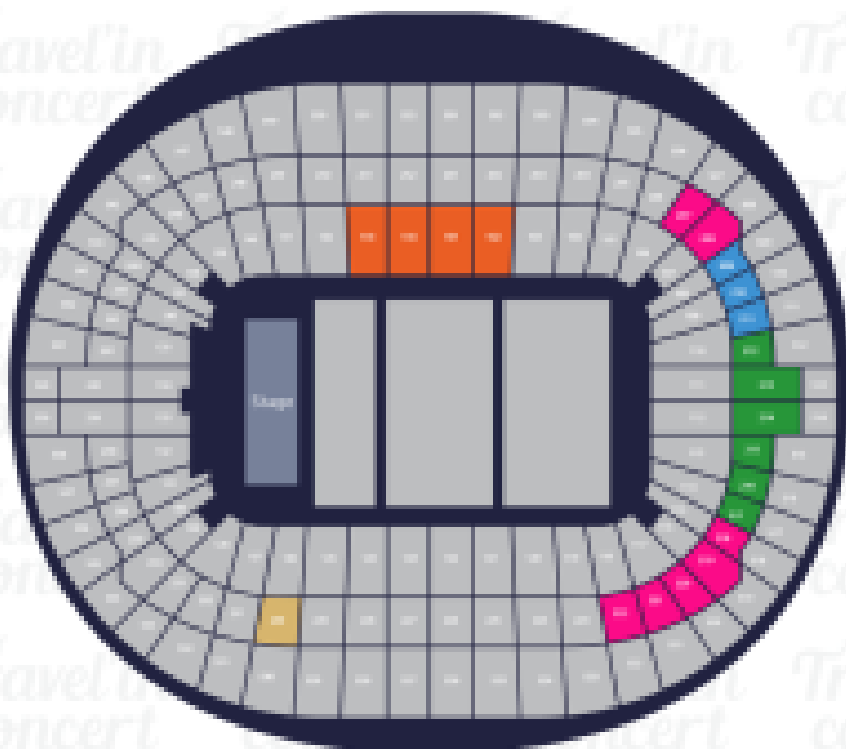

MY CHEMICAL ROMANCE

CONCIERTO LONDRES

Travel'in
concert

Wembley Stadium

London, UK

- CAT 2 Premium
- CAT 1 Premium
- Silver Package
- Gold Package
- Private Box Hospitality

Zona

Precio por PAX/TICKET

Private Box Hospitality

527,07 €/pax