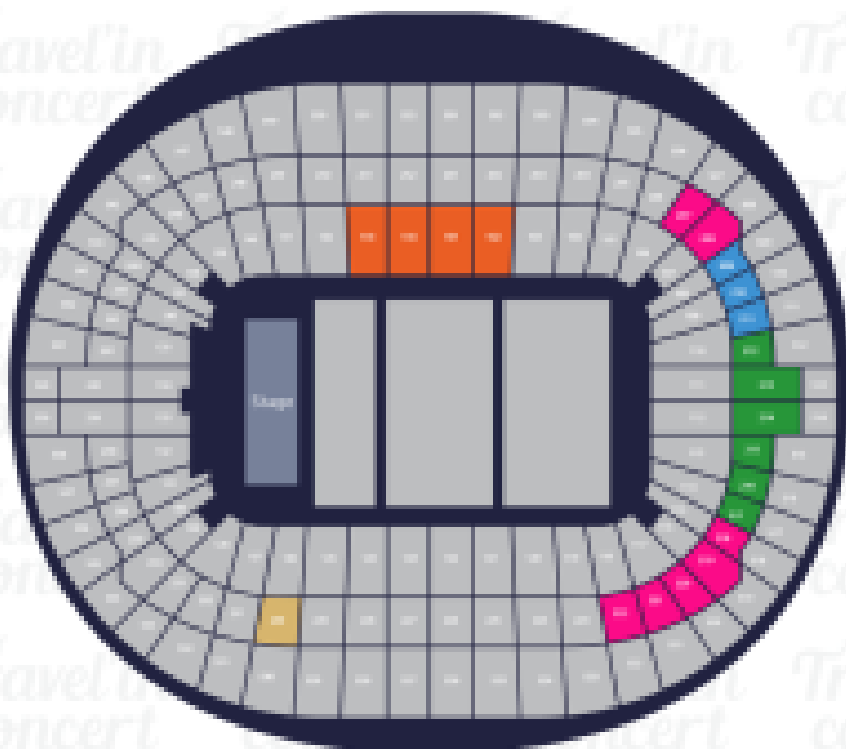

MY CHEMICAL ROMANCE

CONCIERTO LONDRES

Travel'in
concert

Wembley Stadium

London, UK

- CAT 2 Premium
- CAT 1 Premium
- Silver Package
- Gold Package
- Private Box Hospitality

Zona

Precio por PAX/TICKET

Private Box Seat Only

321,00 €/pax