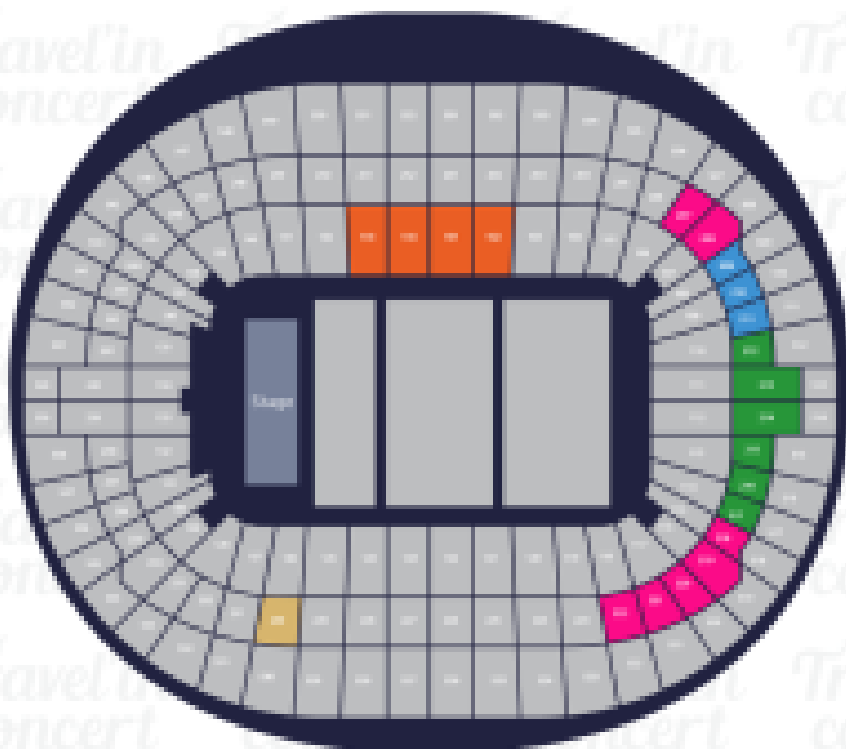

MY CHEMICAL ROMANCE

CONCIERTO LONDRES

Travel'in
concert

Wembley Stadium

London, UK

- CAT 2 Premium
- CAT 1 Premium
- Silver Package
- Gold Package
- Private Box Hospitality

Zona

Precio por PAX/TICKET

Private Box Seat Only

254,33 €/pax